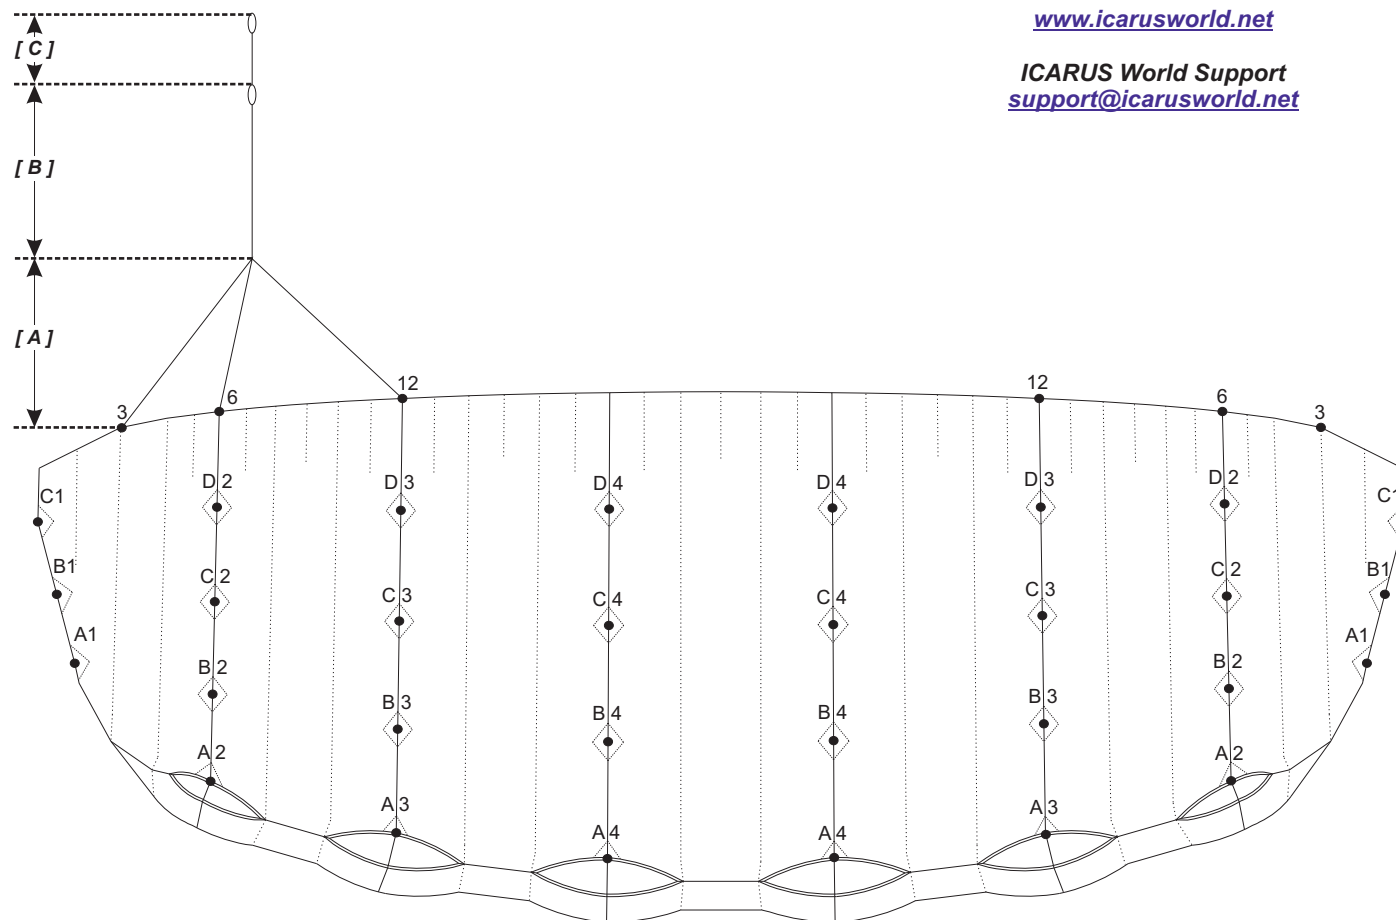

www.icarusworld.net

ICARUS World Support
support@icarusworld.net

Final Measurements (cm)

OUTSIDE	A1	284,1
	A2	289,8
	A3	288,3
CENTER	A4	291,4

OUTSIDE	B1	284,2
	B2	291,3
	B3	294,1
CENTER	B4	296,0

OUTSIDE	C1	283,6
	C2	303,3
	C3	307,7
CENTER	C4	310,2

OUTSIDE	D1	-
	D2	313,4
	D3	321,1
CENTER	D4	324,1

[A] UPPER STEERING LINES	3	129,0
	6	129,0
	12	134,4

[B] LOWER STEERING LINE	181,7
---------------------------	-------

[C] BRAKE SETTING TO SUGGESTED TOGGLE SETTING	44,2
---	------

CANOPY	GTR
SIZE	88

S/N

DOM _____ / _____ (MM/YY)

(Date of Manufacture)