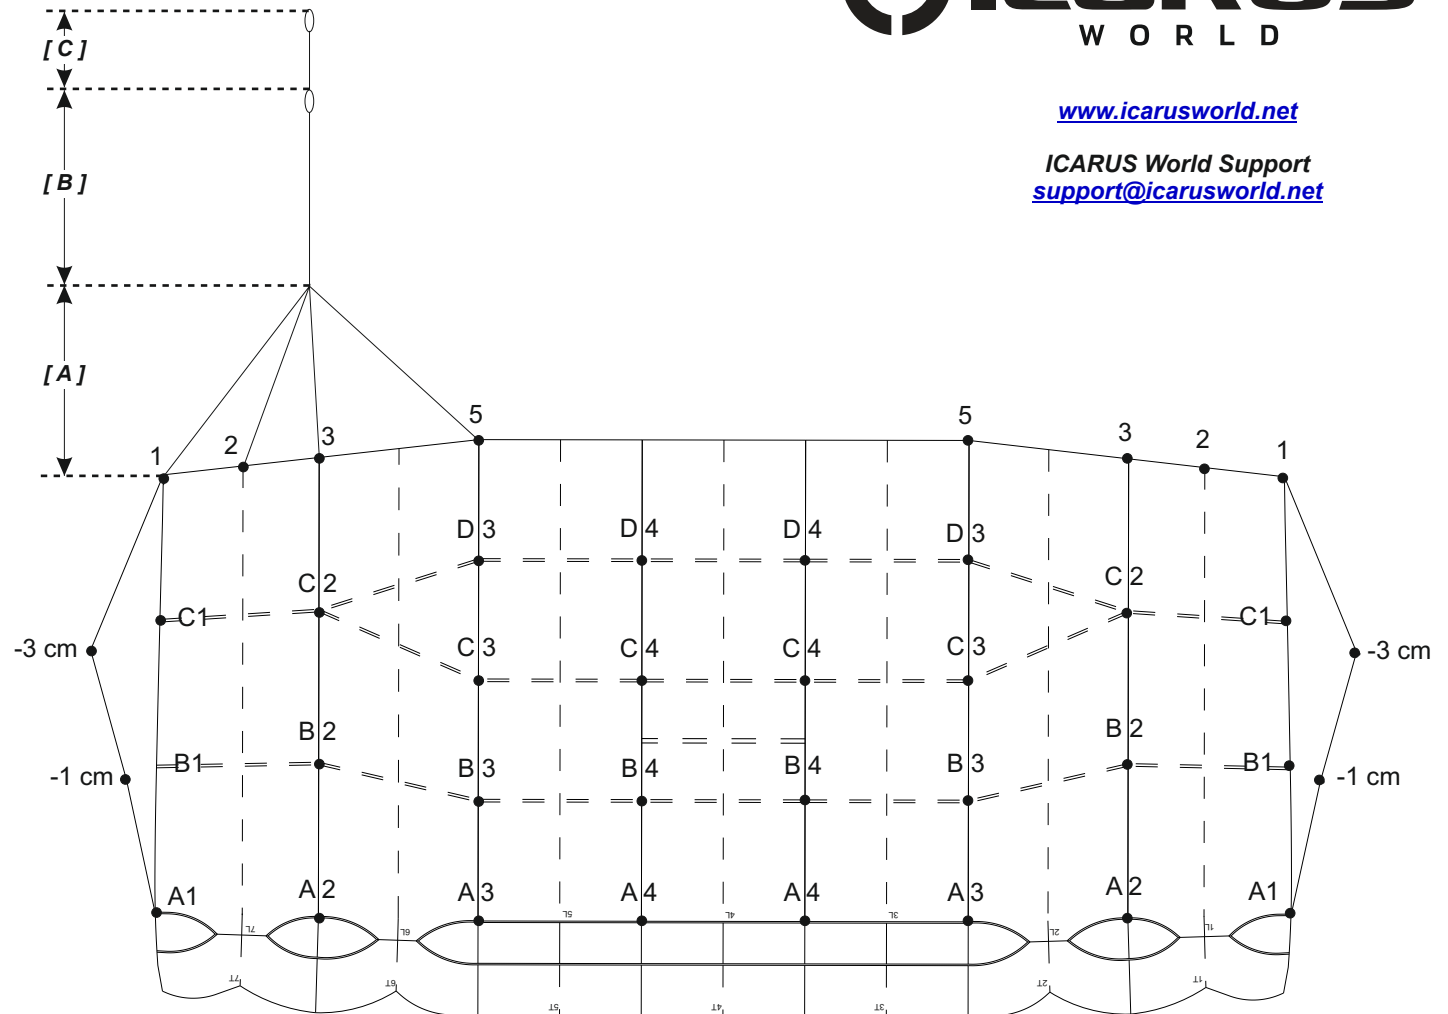

www.icarusworld.net

ICARUS World Support
support@icarusworld.net

Final Measurements (cm)

OUTSIDE	A1	342.8
	A2	340.4
	A3	337.0
CENTER	A4	337.0

OUTSIDE	B1	349.9
	B2	352.7
	B3	348.3
CENTER	B4	348.3

OUTSIDE	C1	377.4
	C2	379.8
	C3	365.8
CENTER	C4	365.8

OUTSIDE	D1	
	D2	
	D3	394.1
	D4	394.1
CENTER		

[A] UPPER STEERING LINES	1	149.7
	2	141.5
	3	140.1
	5	158.6

[B] LOWER STEERING LINE	231.5
---------------------------	-------

[C] BRAKE SETTING TO SUGGESTED TOGGLE SETTING	68.7
---	------

SLIDER CHORD	53.0
SLIDER SPAN	85.3

CANOPY	OM
SIZE	189

S/N

DOM _____ / _____ (MM/YY)
 (Date of Manufacture)