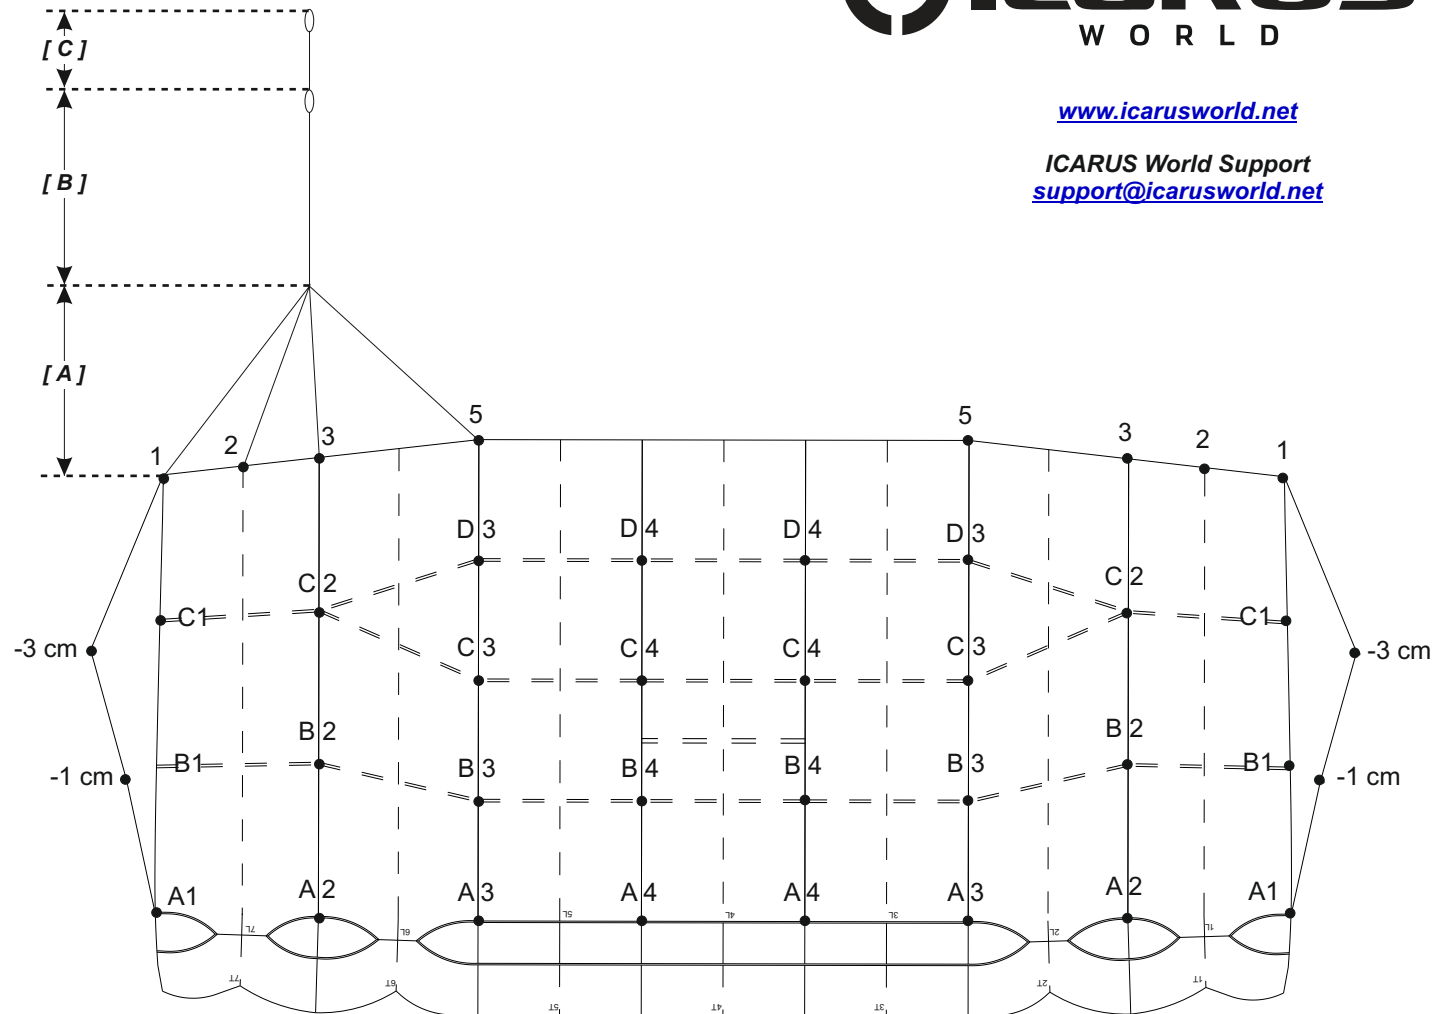

www.icarusworld.net

ICARUS World Support
support@icarusworld.net

Final Measurements (cm)

OUTSIDE	A1	298.6
	A2	296.4
	A3	293.4
CENTER	A4	293.4

OUTSIDE	B1	304.8
	B2	307.3
	B3	303.4
CENTER	B4	303.4

OUTSIDE	C1	329.3
	C2	331.5
	C3	319.0
CENTER	C4	319.0

OUTSIDE	D1	
	D2	
	D3	344.1
	D4	344.1
CENTER		

[A] UPPER STEERING LINES	1	132.8
	2	125.6
	3	124.2
	5	140.7

[B] LOWER STEERING LINE	200.9
---------------------------	-------

[C] BRAKE SETTING TO SUGGESTED TOGGLE SETTING	61.2
---	------

SLIDER CHORD	53.0
SLIDER SPAN	81.8

CANOPY	OM
SIZE	149

S/N

DOM _____ / _____ (MM/YY)
 (Date of Manufacture)