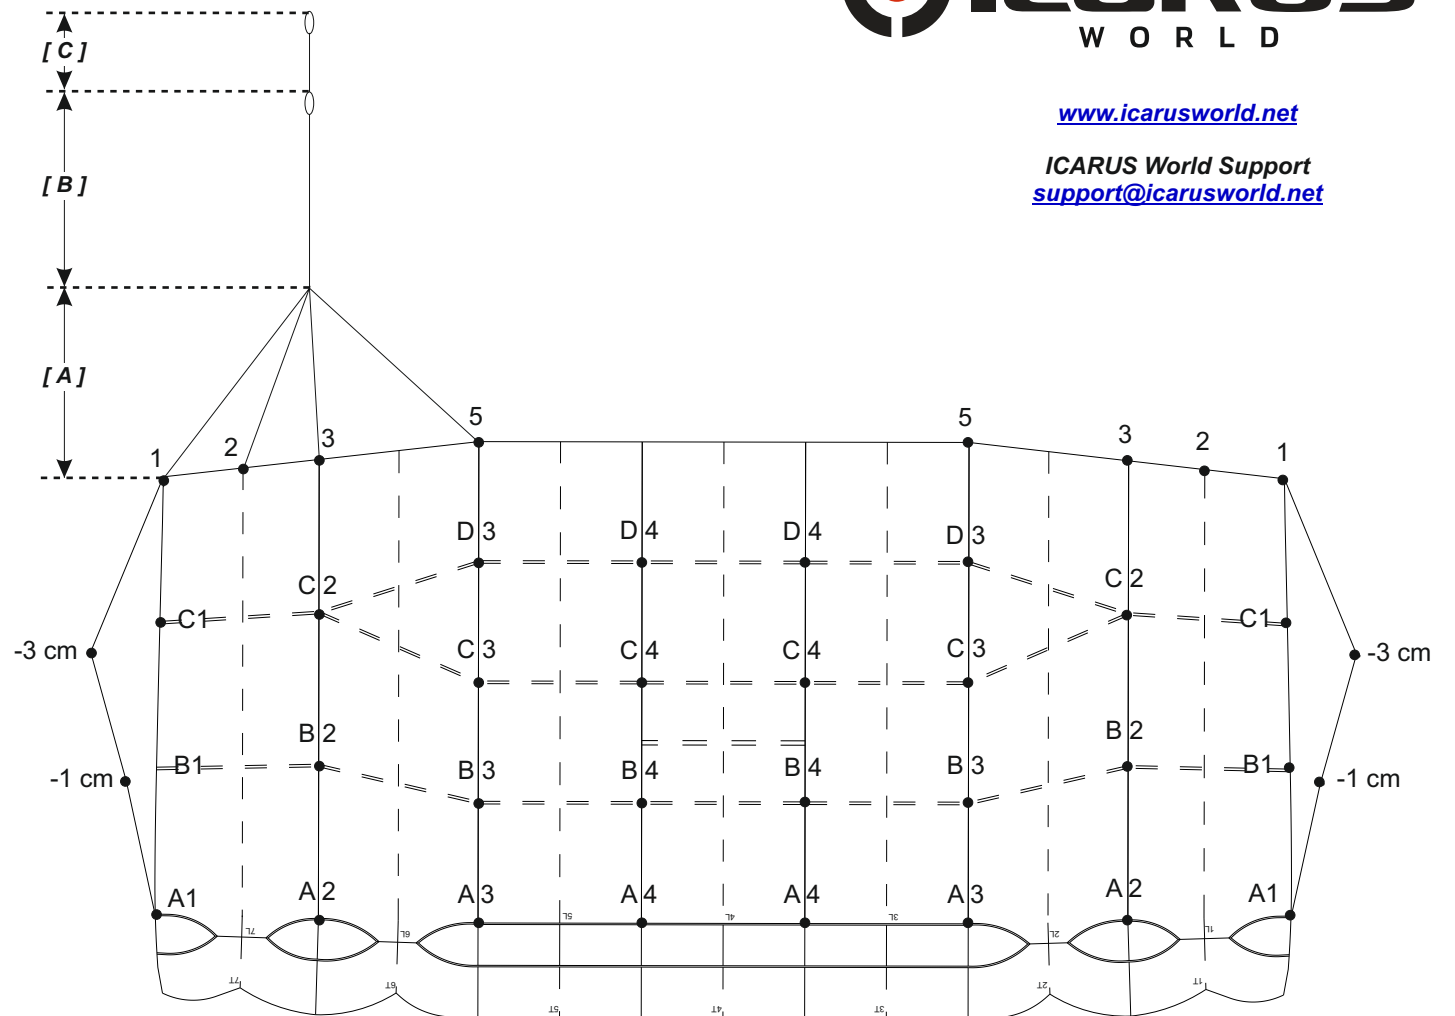

www.icarusworld.net

ICARUS World Support
support@icarusworld.net

Final Measurements (cm)

OUTSIDE	A1	274.2
	A2	272.2
	A3	269.4
CENTER	A4	269.4

OUTSIDE	B1	280.0
	B2	282.3
	B3	278.7
CENTER	B4	278.7

OUTSIDE	C1	302.9
	C2	304.9
	C3	293.2
CENTER	C4	293.2

OUTSIDE	D1	
	D2	
	D3	316.6
	D4	316.6
CENTER		

[A] UPPER STEERING LINES	1	123.5
	2	116.8
	3	115.5
	5	130.9

[B] LOWER STEERING LINE	184.1
---------------------------	-------

[C] BRAKE SETTING TO SUGGESTED TOGGLE SETTING	57.0
---	------

SLIDER CHORD	53.0
SLIDER SPAN	81.8

CANOPY	OM
SIZE	129

S/N

DOM _____ / _____ (MM/YY)
 (Date of Manufacture)