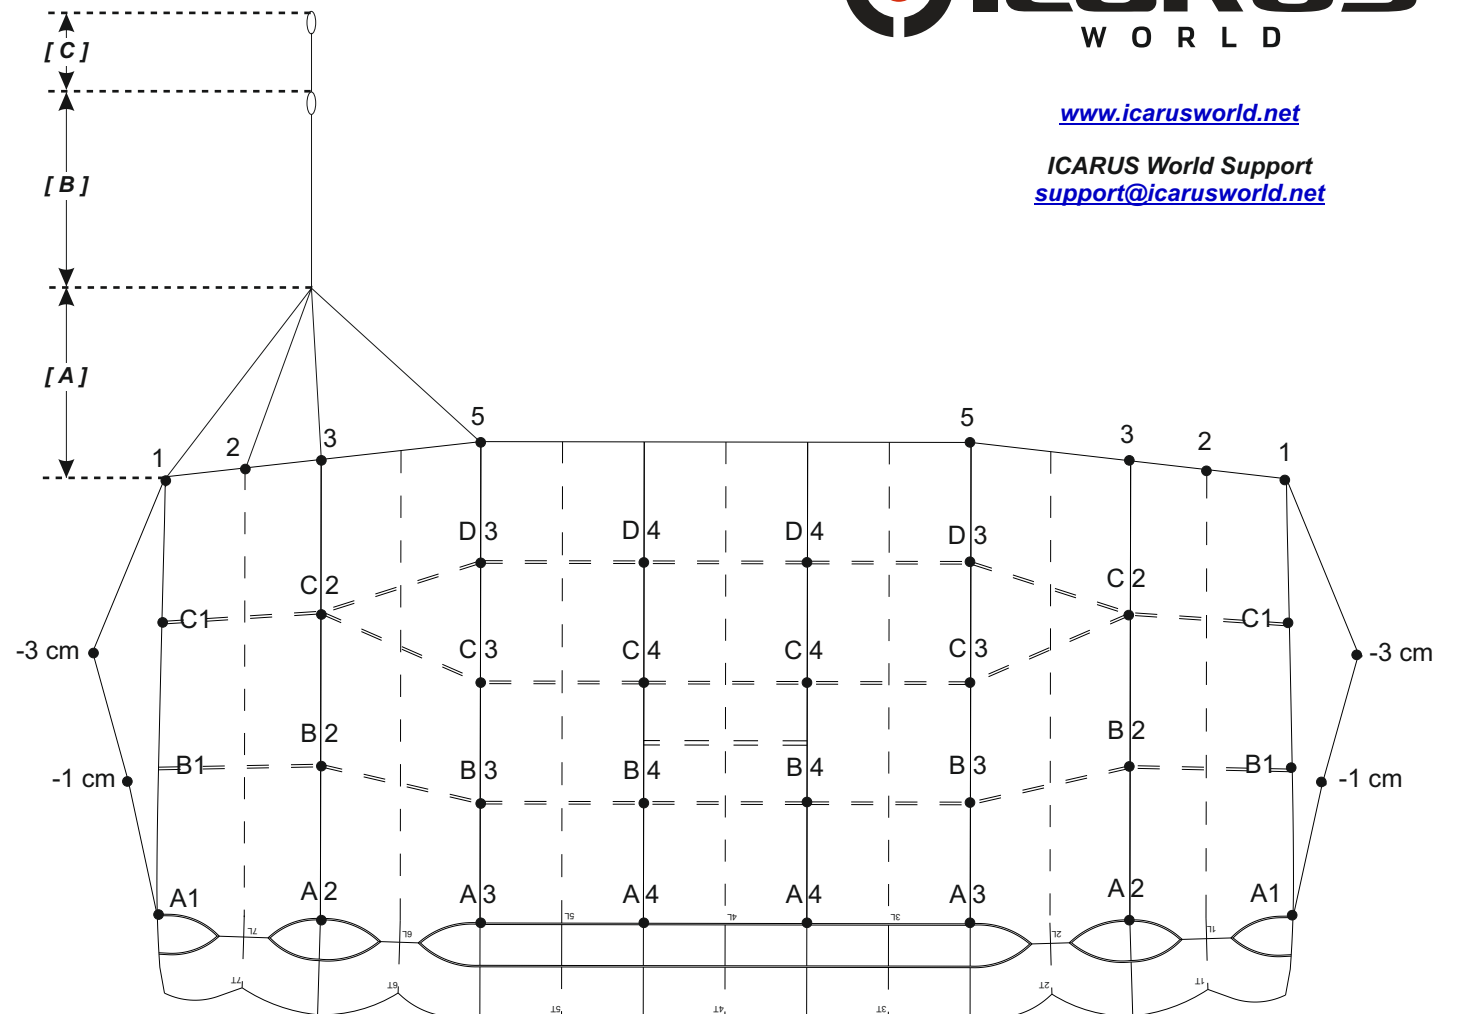

www.icarusworld.net

ICARUS World Support
support@icarusworld.net

Final Measurements (cm)

OUTSIDE	A1	261.3
	A2	259.3
	A3	256.7
CENTER	A4	256.7

OUTSIDE	B1	266.9
	B2	269.1
	B3	265.6
CENTER	B4	265.6

OUTSIDE	C1	288.9
	C2	290.8
	C3	279.5
CENTER	C4	279.5

OUTSIDE	D1	
	D2	
	D3	302.0
	D4	302.0
CENTER		

[A] UPPER STEERING LINES	1	118.6
	2	112.1
	3	110.9
	5	125.7

[B] LOWER STEERING LINE	175.1
---------------------------	-------

[C] BRAKE SETTING TO SUGGESTED TOGGLE SETTING	54.8
---	------

SLIDER CHORD	53.0
SLIDER SPAN	81.8

CANOPY	OM
SIZE	119

S/N

DOM _____ / _____ (MM/YY)
 (Date of Manufacture)