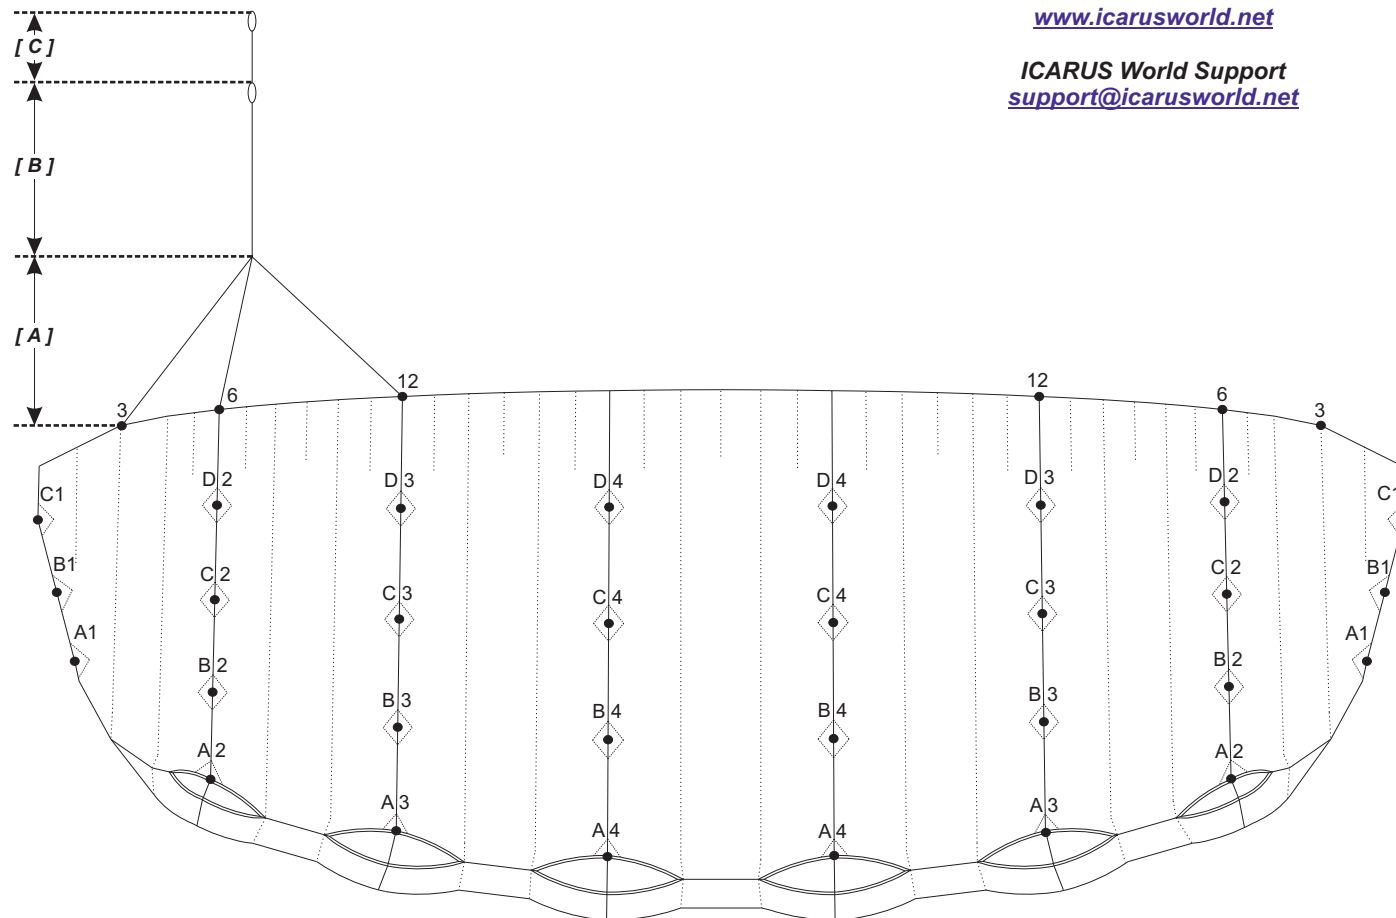

www.icarusworld.net

ICARUS World Support
support@icarusworld.net

Final Measurements (cm)

OUTSIDE	A1	276,4
	A2	282,0
	A3	280,5
CENTER	A4	283,5

OUTSIDE	B1	276,5
	B2	283,4
	B3	286,1
CENTER	B4	288,0

OUTSIDE	C1	275,9
	C2	295,1
	C3	299,4
CENTER	C4	301,9

OUTSIDE	D1	-
	D2	305,0
	D3	312,6
CENTER	D4	315,4

[A] UPPER STEERING LINES	3	126,0
	6	126,0
	12	131,3

[B] LOWER STEERING LINE	176,6
---------------------------	-------

[C] BRAKE SETTING TO SUGGESTED TOGGLE SETTING	43,7
---	------

CANOPY	GTR
SIZE	84

S/N

DOM _____ / _____ (MM/YY)

(Date of Manufacture)