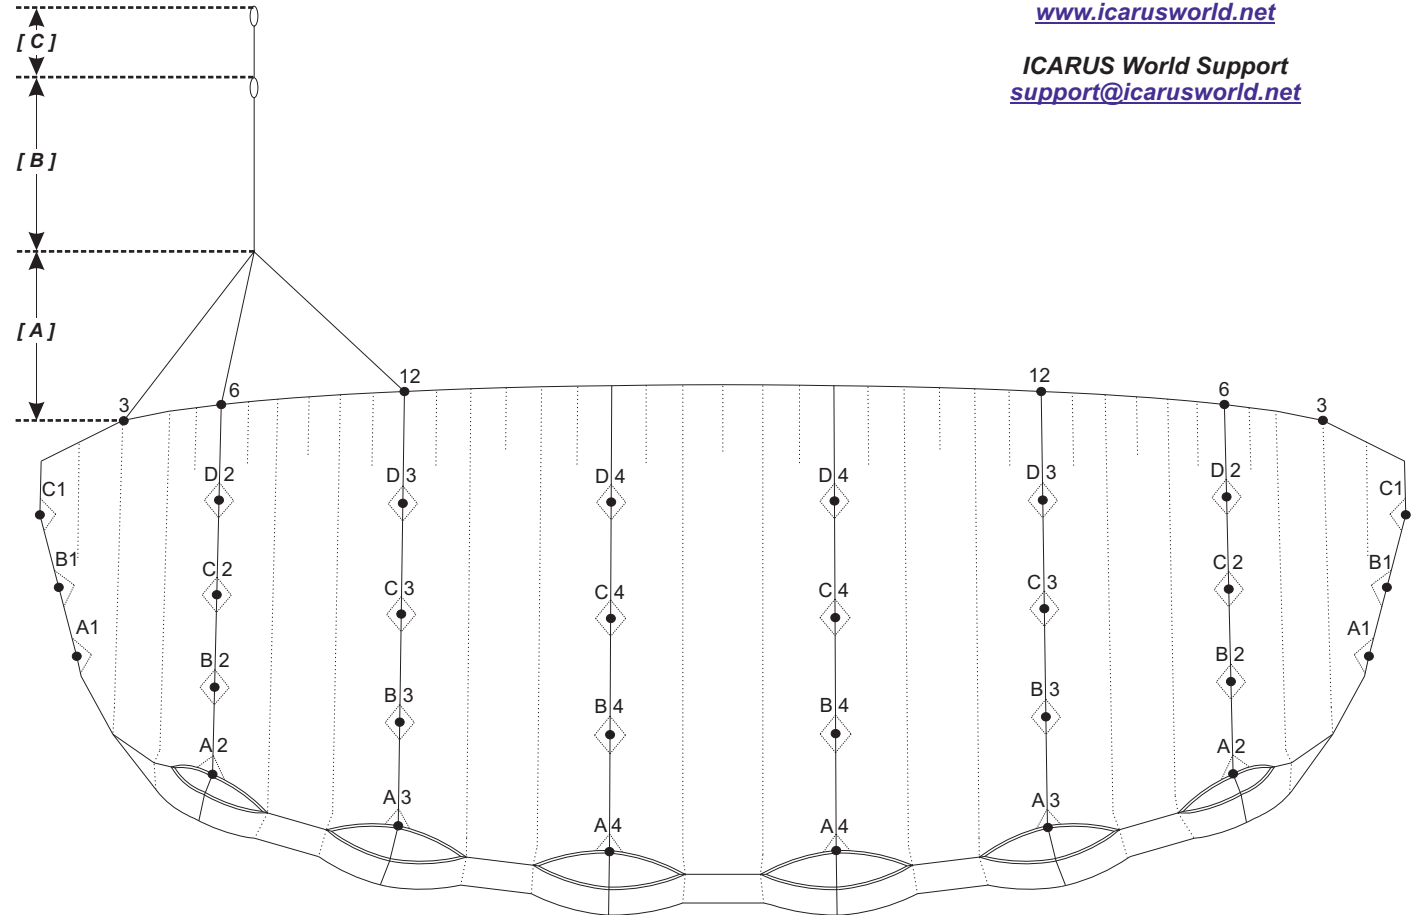

www.icarusworld.net

ICARUS World Support
support@icarusworld.net

Final Measurements (cm)

OUTSIDE	A1	258,3
	A2	263,6
	A3	262,2
CENTER	A4	265,0

OUTSIDE	B1	258,4
	B2	264,9
	B3	267,5
CENTER	B4	269,3

OUTSIDE	C1	257,9
	C2	276,1
	C3	280,0
CENTER	C4	282,4

OUTSIDE	D1	-
	D2	285,4
	D3	292,5
CENTER	D4	295,2

[A] UPPER STEERING LINES	3	119,0
	6	119,0
	12	124,0

[B] LOWER STEERING LINE	164,7
---------------------------	-------

[C] BRAKE SETTING TO SUGGESTED TOGGLE SETTING	41,3
---	------

CANOPY	GTR
SIZE	75

S/N

DOM _____ / _____ (MM/YY)

(Date of Manufacture)