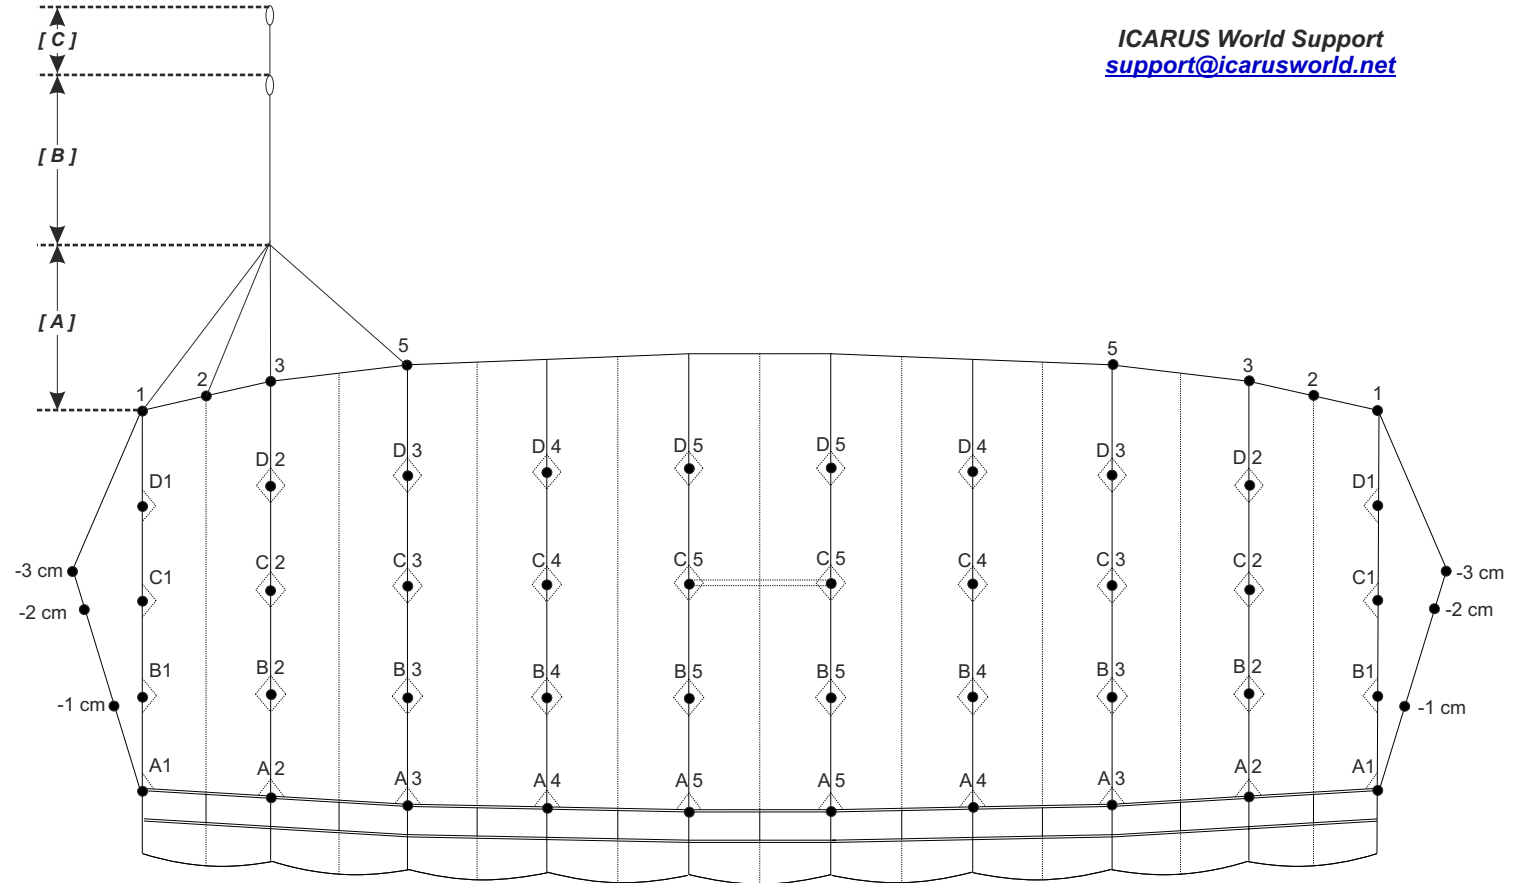

**Final Measurements (cm)**

OUTSIDE	A1	358,3
	A2	358,4
	A3	358,4
CENTER	A4	358,4
	A5	358,4

OUTSIDE	B1	365,4
	B2	365,9
	B3	366,0
CENTER	B4	366,0
	B5	366,1

OUTSIDE	C1	379,2
	C2	381,5
	C3	382,7
	C4	383,0
CENTER	C5	382,2

OUTSIDE	D1	398,1
	D2	403,3
	D3	406,0
	D4	407,0
CENTER	D5	406,8

[ A ] UPPER STEERING LINES	1	114,7
	2	108,4
	3	109,0
	5	127,9

[ B ] LOWER STEERING LINE	283,6
---------------------------	-------

[ C ] BRAKE SETTING TO SUGGESTED TOGGLE SETTING	47,3
---	------

CANOPY	SAFIRE 2
SIZE	189

**S/N**

**DOM** \_\_\_\_\_ / \_\_\_\_\_ (MM/YY)

(Date of Manufacture)