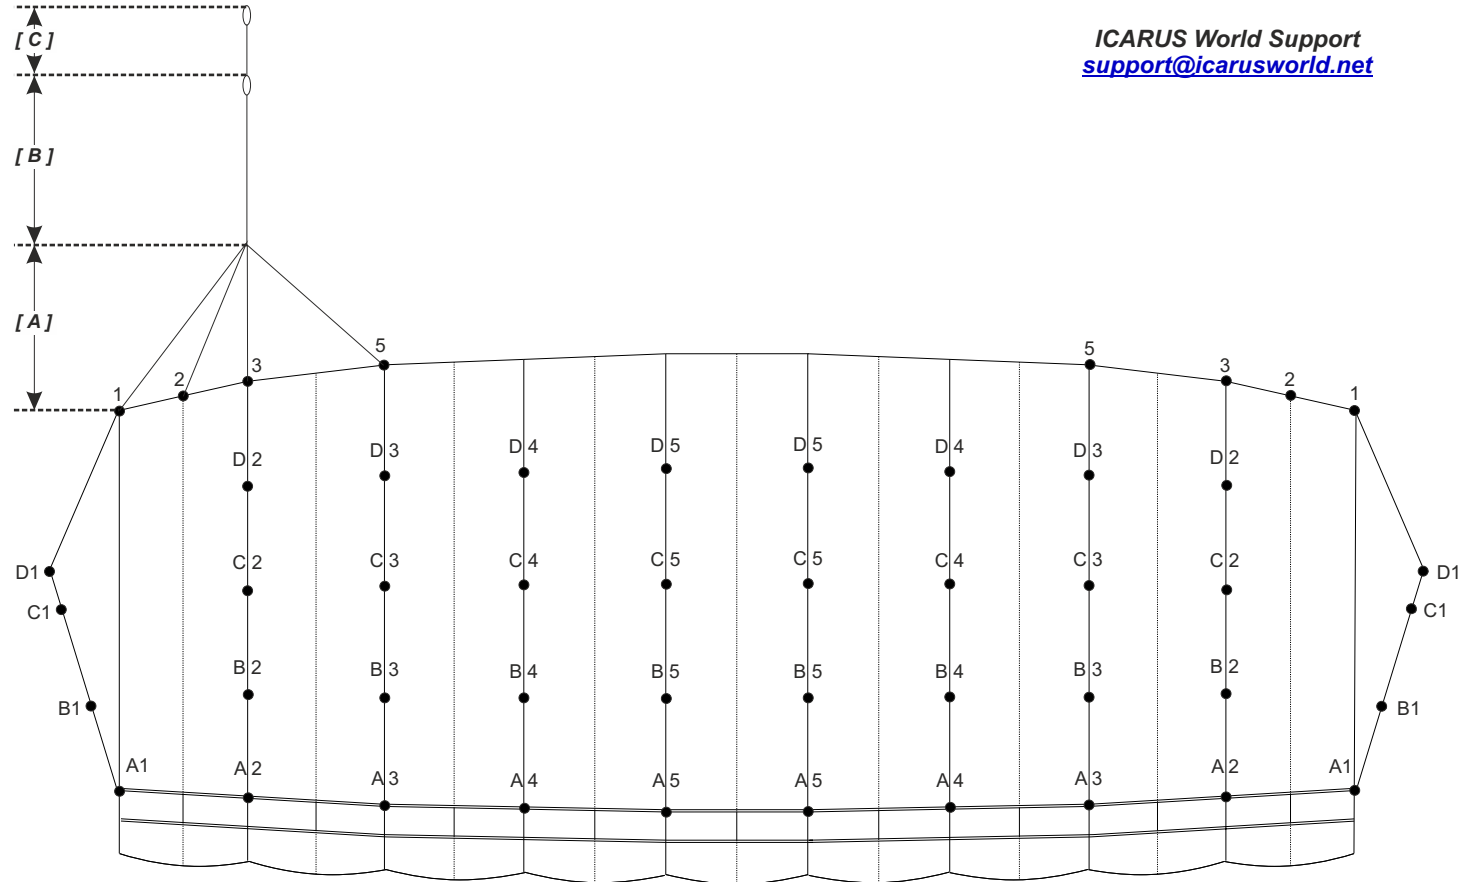

www.icarusworld.net

ICARUS World Support
support@icarusworld.net

Final Measurements (cm)

OUTSIDE	A1	357,9
	A2	358,4
	A3	358,4
CENTER	A4	358,4
	A5	358,4

OUTSIDE	B1	352,5
	B2	365,9
	B3	366,0
CENTER	B4	366,0
	B5	366,1

OUTSIDE	C1	351,9
	C2	381,5
	C3	382,7
	C4	383,0
CENTER	C5	382,2

OUTSIDE	D1	355,2
	D2	403,3
	D3	406,0
	D4	407,0
CENTER	D5	406,8

[A] UPPER STEERING LINES	1	114,7
	2	108,4
	3	109,0
	5	127,9

[B] LOWER STEERING LINE	283,6
---------------------------	-------

[C] BRAKE SETTING TO SUGGESTED TOGGLE SETTING	48,8
---	------

CANOPY	S FIRE
SIZE	189

S/N

DOM _____ / _____ (MM/YY)

(Date of Manufacture)