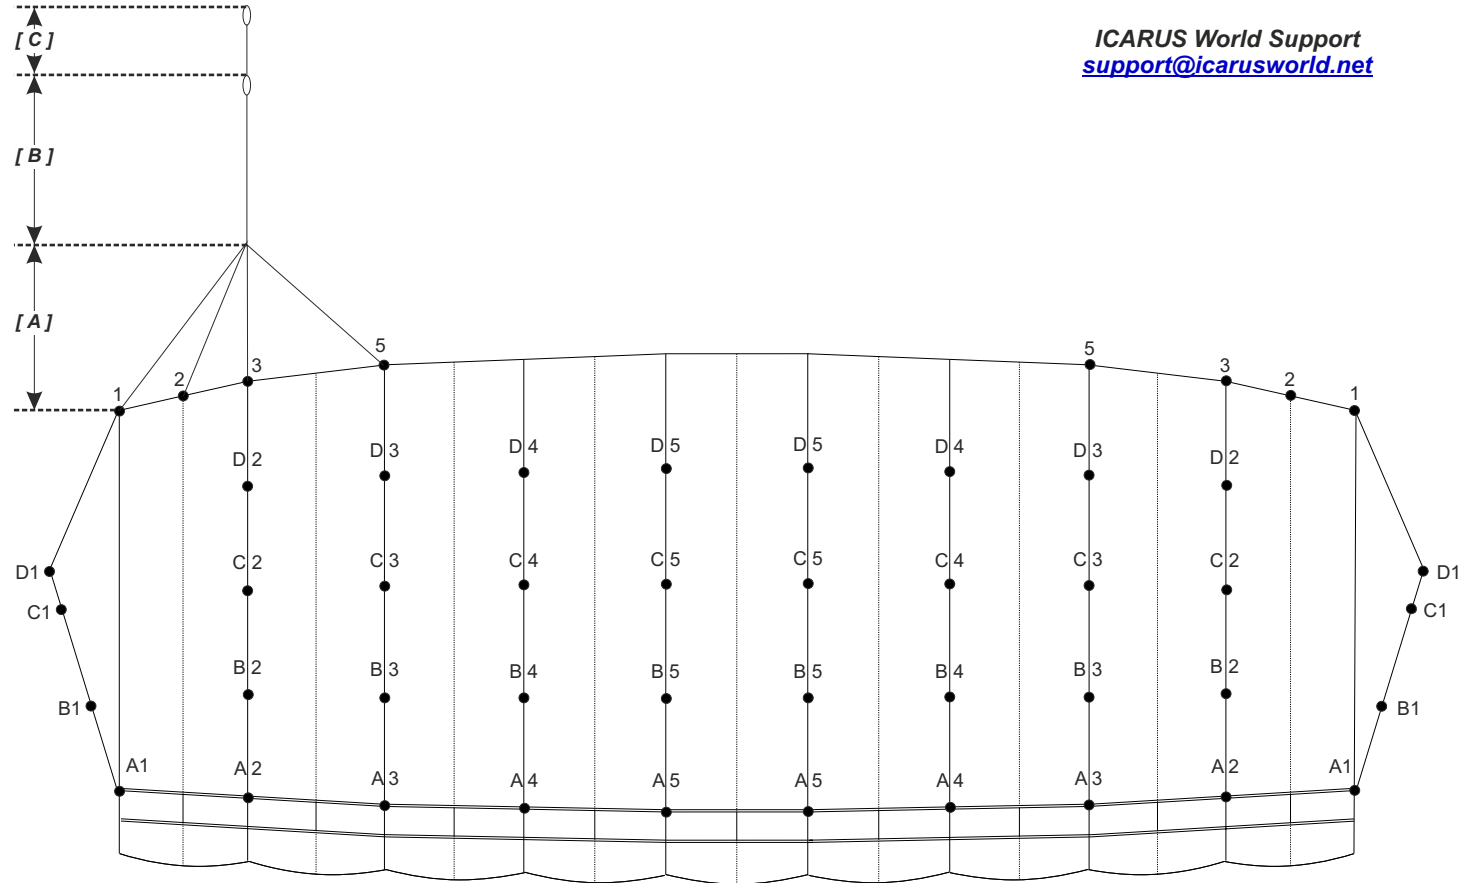

S/N

DOM _____ / _____ (MM/YY)

(Date of Manufacture)