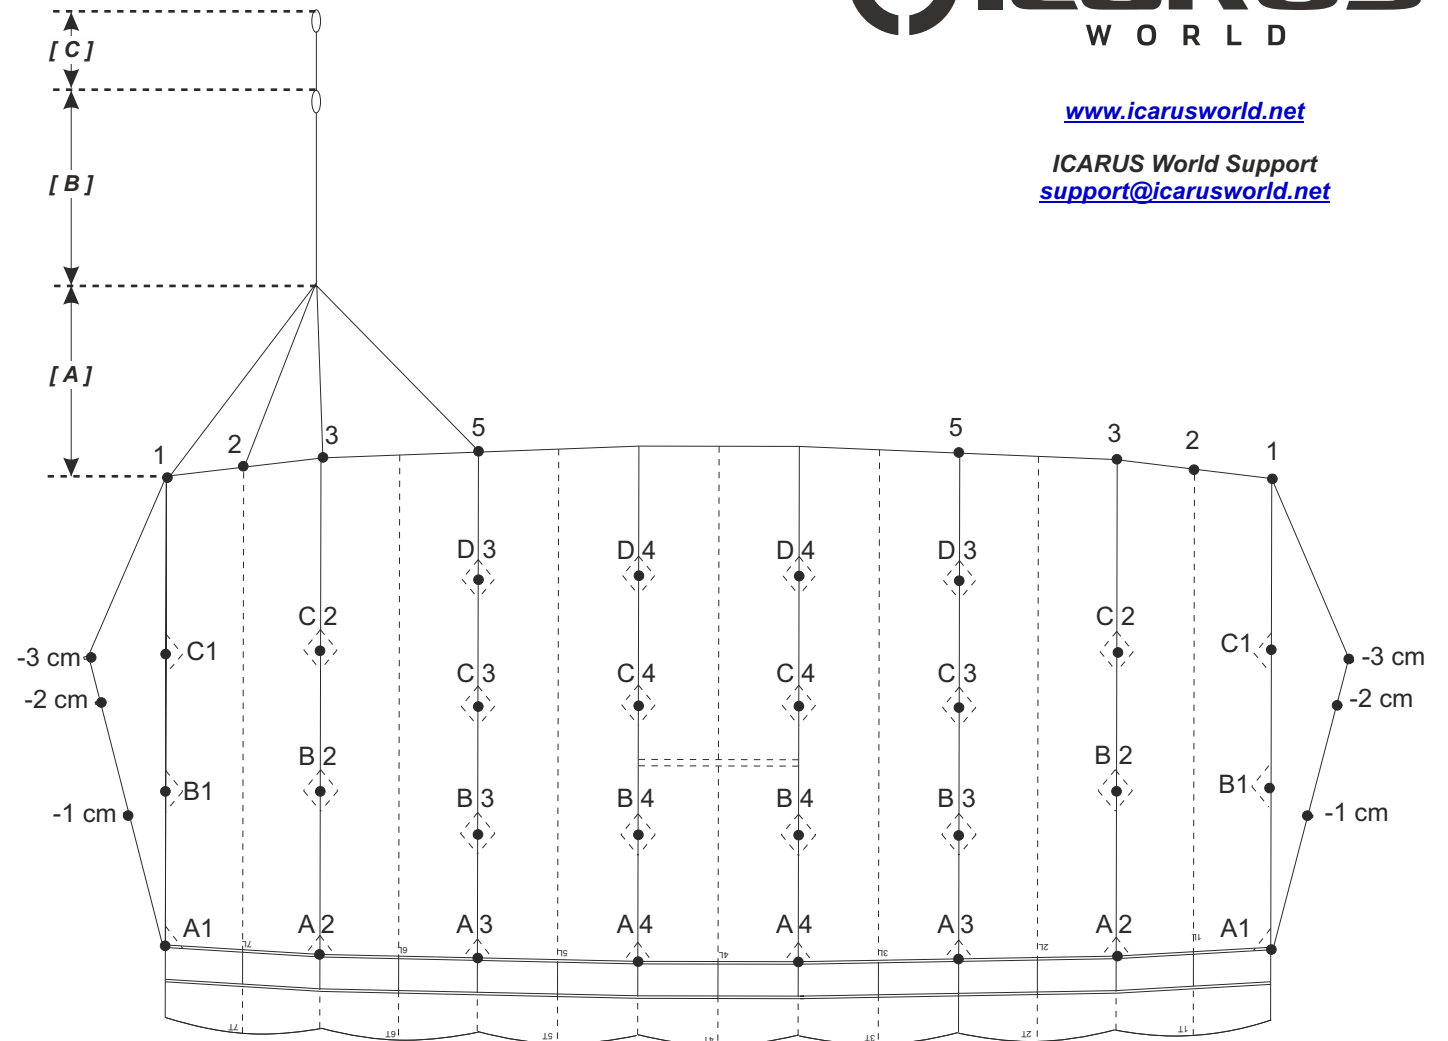

www.icarusworld.net

ICARUS World Support
support@icarusworld.net

Final Measurements (cm)

OUTSIDE	A1	231.7
	A2	231.9
	A3	230.5
CENTER	A4	230.5

OUTSIDE	B1	240.4
	B2	241.0
	B3	236.3
CENTER	B4	236.3

OUTSIDE	C1	258.0
	C2	259.8
	C3	250.4
CENTER	C4	250.4

OUTSIDE	D1	
	D2	
	D3	270.9
	D4	270.9
CENTER	D1	
	D2	
	D3	270.9
	D4	270.9

[A] UPPER STEERING LINES	1	108.1
	2	102.2
	3	101.1
	5	114.5

[B] LOWER STEERING LINE	156.1
---------------------------	-------

[C] BRAKE SETTING TO SUGGESTED TOGGLE SETTING	48.6
---	------

CANOPY	OMNI
SIZE	99

S/N

DOM _____ / _____ (MM/YY)

(Date of Manufacture)