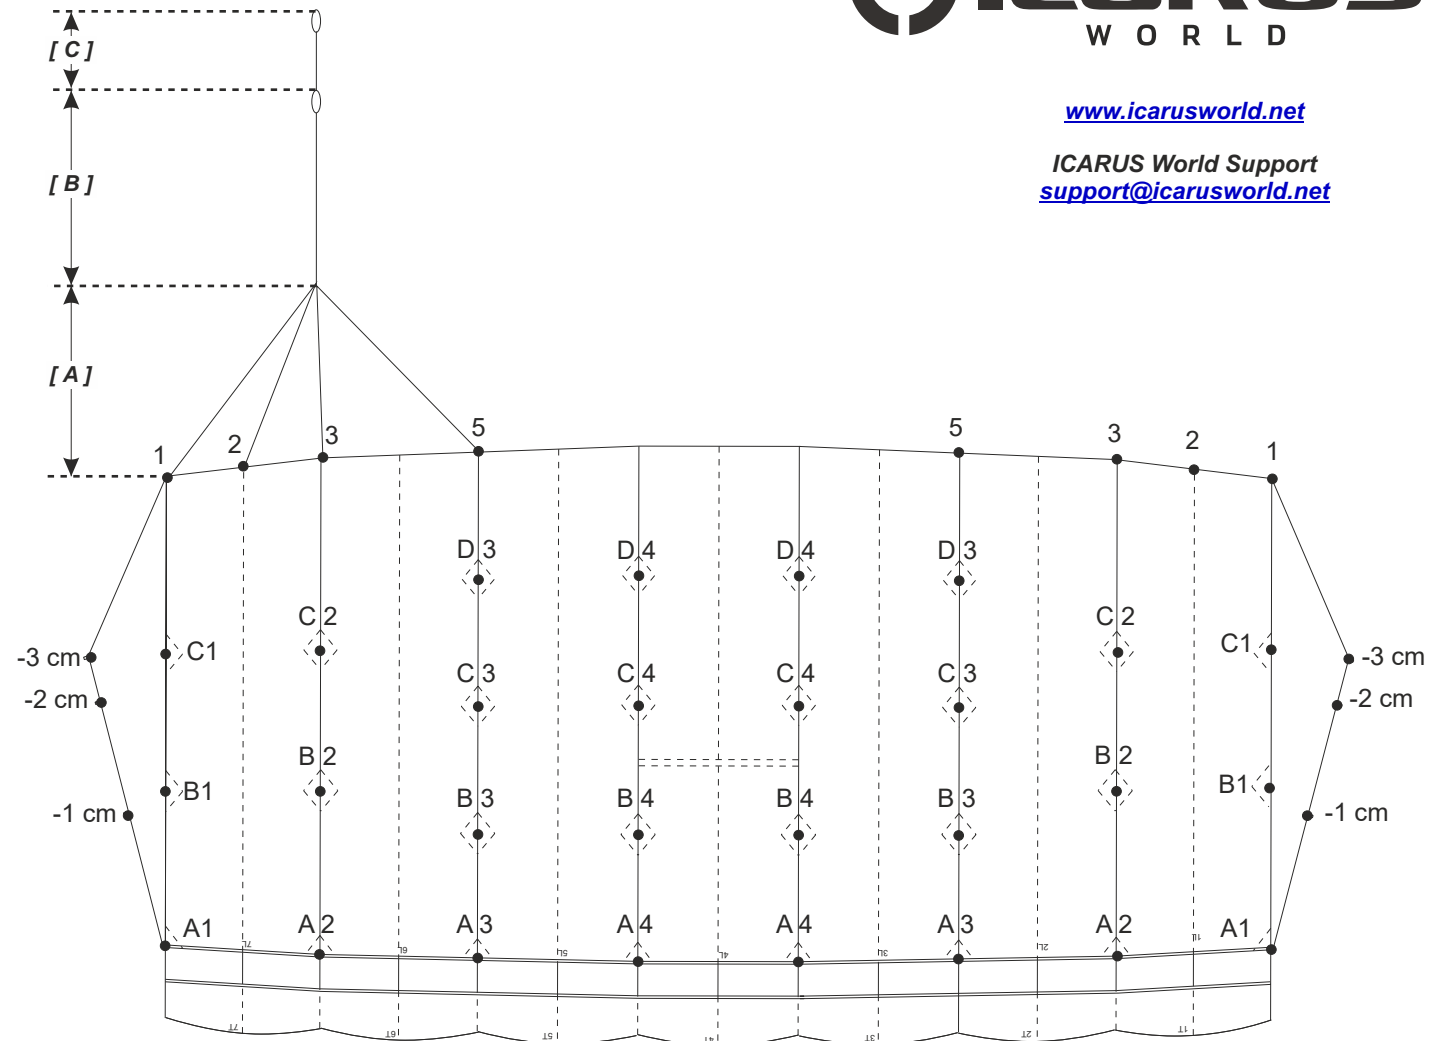

www.icarusworld.net

ICARUS World Support
support@icarusworld.net

Final Measurements (cm)

OUTSIDE	A1	360.2
	A2	360.5
	A3	358.5
CENTER	A4	358.5

OUTSIDE	B1	372.9
	B2	373.7
	B3	366.9
CENTER	B4	366.9

OUTSIDE	C1	398.5
	C2	401.0
	C3	387.3
CENTER	C4	387.3

OUTSIDE	D1	
	D2	
	D3	417.2
	D4	417.2
CENTER		

[A] UPPER STEERING LINES	1	157.4
	2	148.9
	3	147.3
	5	166.9

[B] LOWER STEERING LINE	245.6
---------------------------	-------

[C] BRAKE SETTING TO SUGGESTED TOGGLE SETTING	70.7
---	------

CANOPY	OMNI
SIZE	209

S/N

DOM _____ / _____ (MM/YY)

(Date of Manufacture)