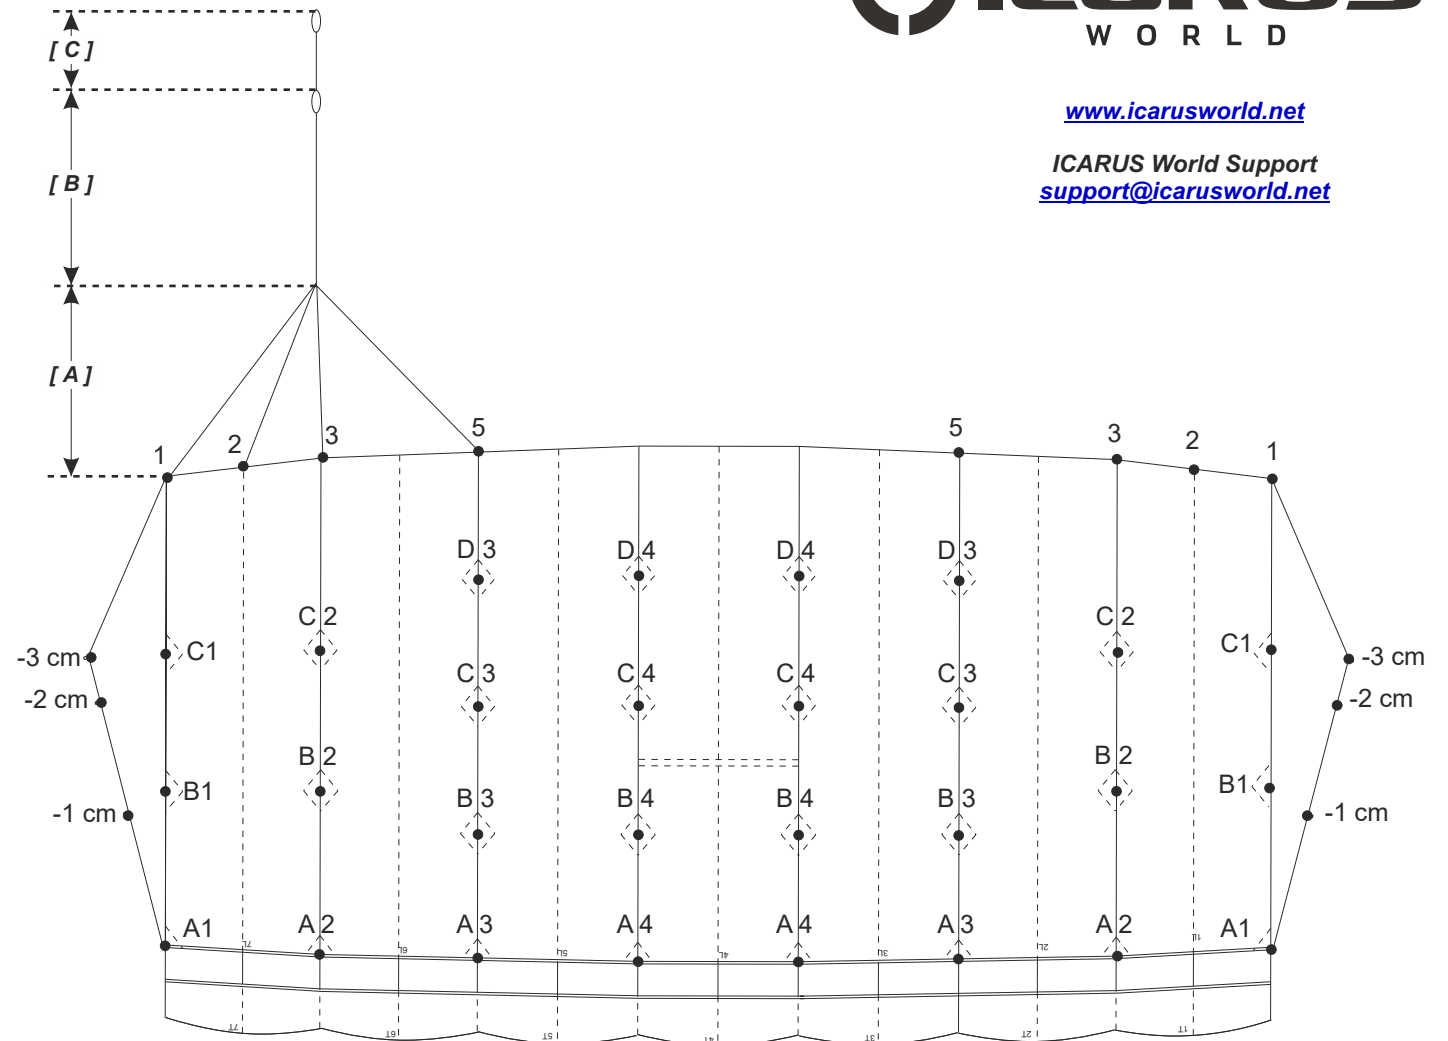

www.icarusworld.net

ICARUS World Support
support@icarusworld.net

Final Measurements (cm)

OUTSIDE	A1	318.6
	A2	318.9
	A3	317.2
CENTER	A4	317.2

OUTSIDE	B1	330.0
	B2	330.8
	B3	324.7
CENTER	B4	324.7

OUTSIDE	C1	353.1
	C2	355.3
	C3	343.1
CENTER	C4	343.1

OUTSIDE	D1	
	D2	
	D3	369.9
	D4	369.9
CENTER		

[A] UPPER STEERING LINES	1	141.5
	2	133.8
	3	132.4
	5	149.9

[B] LOWER STEERING LINE	216.7
---------------------------	-------

[C] BRAKE SETTING TO SUGGESTED TOGGLE SETTING	63.6
---	------

CANOPY	OMNI
SIZE	169

S/N

DOM _____ / _____ (MM/YY)

(Date of Manufacture)