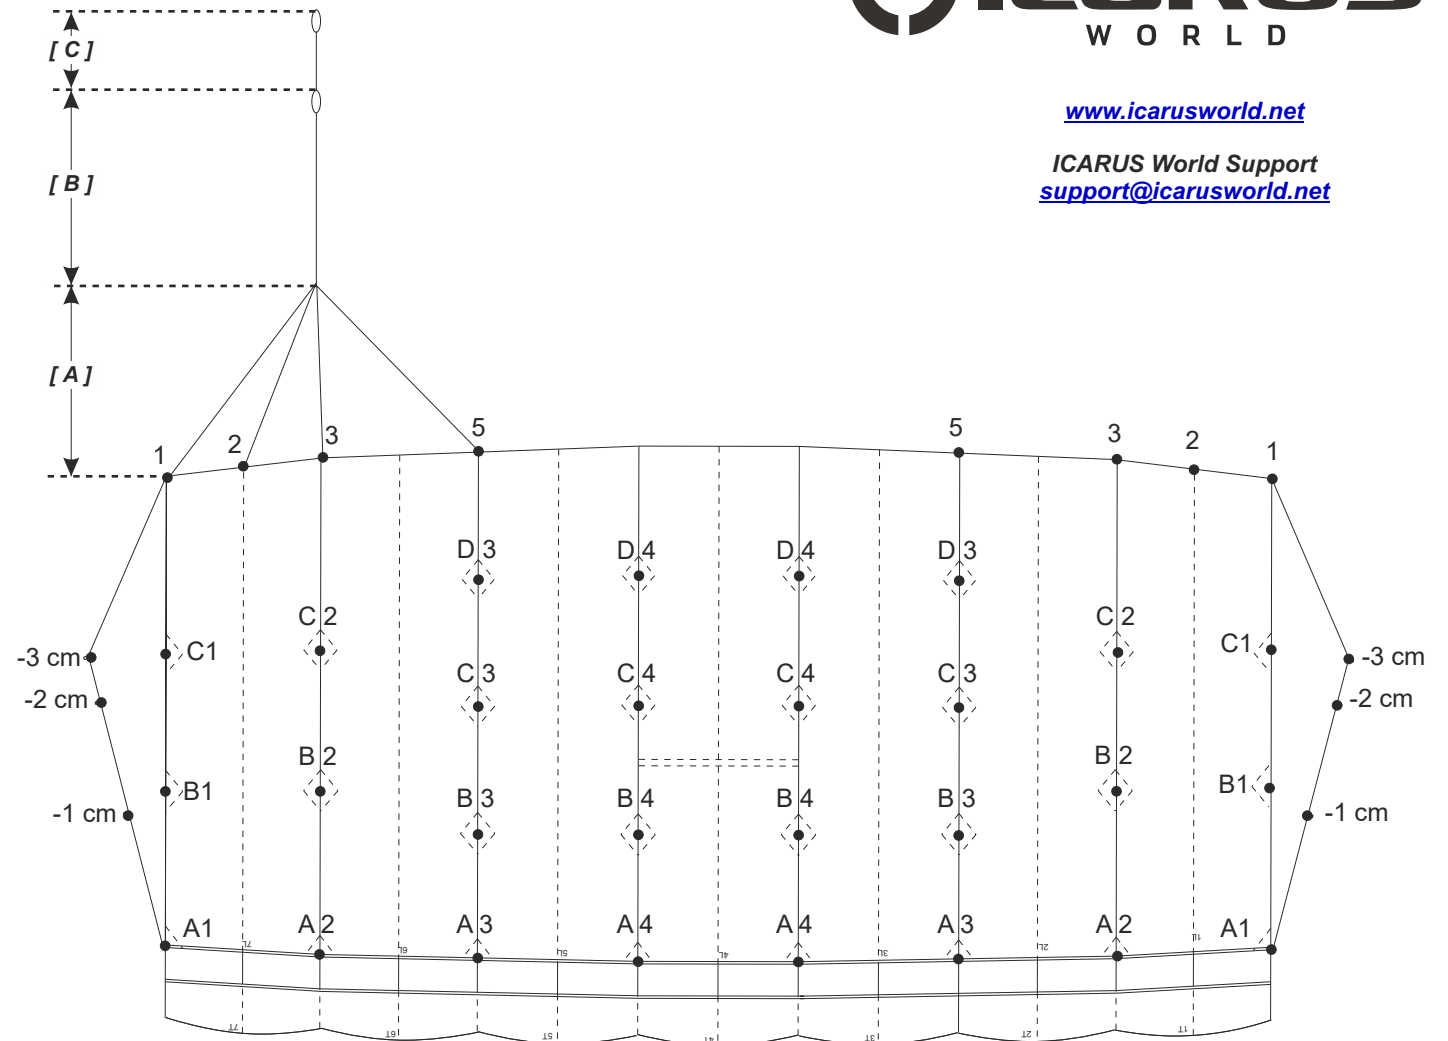

www.icarusworld.net

ICARUS World Support
support@icarusworld.net

Final Measurements (cm)

OUTSIDE	A1	296.0
	A2	296.3
	A3	294.6
CENTER	A4	294.6

OUTSIDE	B1	306.7
	B2	307.4
	B3	301.7
CENTER	B4	301.7

OUTSIDE	C1	328.3
	C2	330.5
	C3	319.0
CENTER	C4	319.0

OUTSIDE	D1	
	D2	
	D3	344.1
	D4	344.1
CENTER		

[A] UPPER STEERING LINES	1	132.8
	2	125.6
	3	124.2
	5	141.7

[B] LOWER STEERING LINE	200.9
---------------------------	-------

[C] BRAKE SETTING TO SUGGESTED TOGGLE SETTING	59.7
---	------

CANOPY	OMNI
SIZE	149

S/N

DOM _____ / _____ (MM/YY)

(Date of Manufacture)