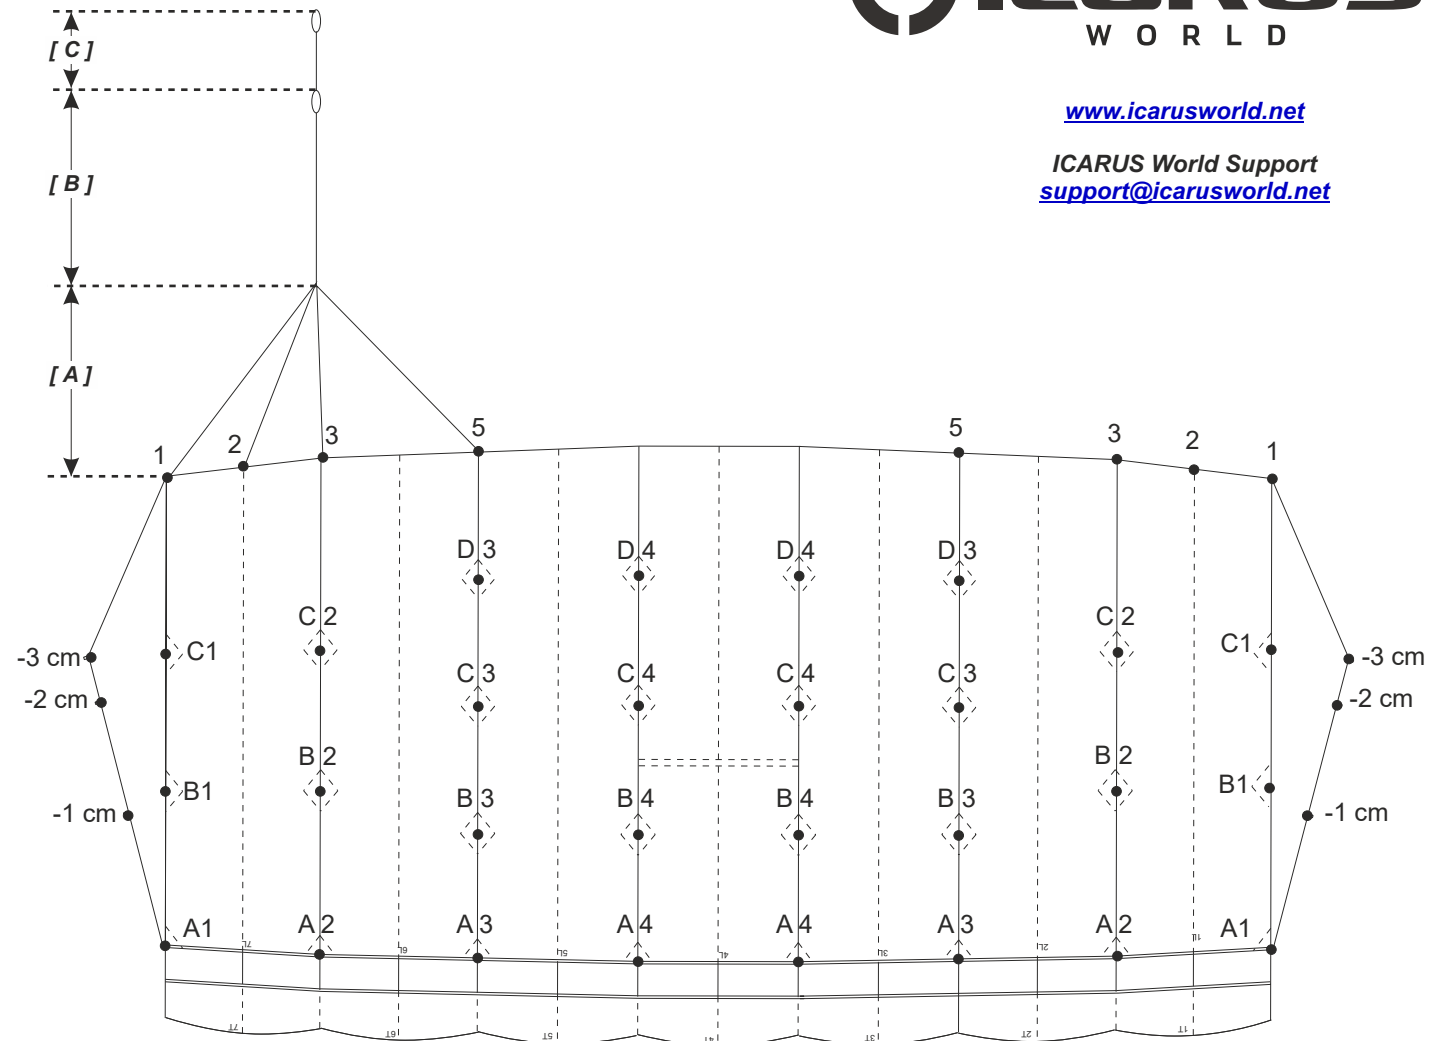

www.icarusworld.net

ICARUS World Support
support@icarusworld.net

Final Measurements (cm)

OUTSIDE	A1	284.1
	A2	284.4
	A3	282.8
CENTER	A4	282.8

OUTSIDE	B1	294.5
	B2	295.2
	B3	289.7
CENTER	B4	289.7

OUTSIDE	C1	315.4
	C2	317.4
	C3	306.3
CENTER	C4	306.3

OUTSIDE	D1	
	D2	
	D3	330.6
	D4	330.6
CENTER		

[A] UPPER STEERING LINES	1	128.2
	2	121.2
	3	120.0
	5	135.9

[B] LOWER STEERING LINE	192.6
---------------------------	-------

[C] BRAKE SETTING TO SUGGESTED TOGGLE SETTING	57.6
---	------

CANOPY	OMNI
SIZE	139

S/N

DOM _____ / _____ (MM/YY)

(Date of Manufacture)