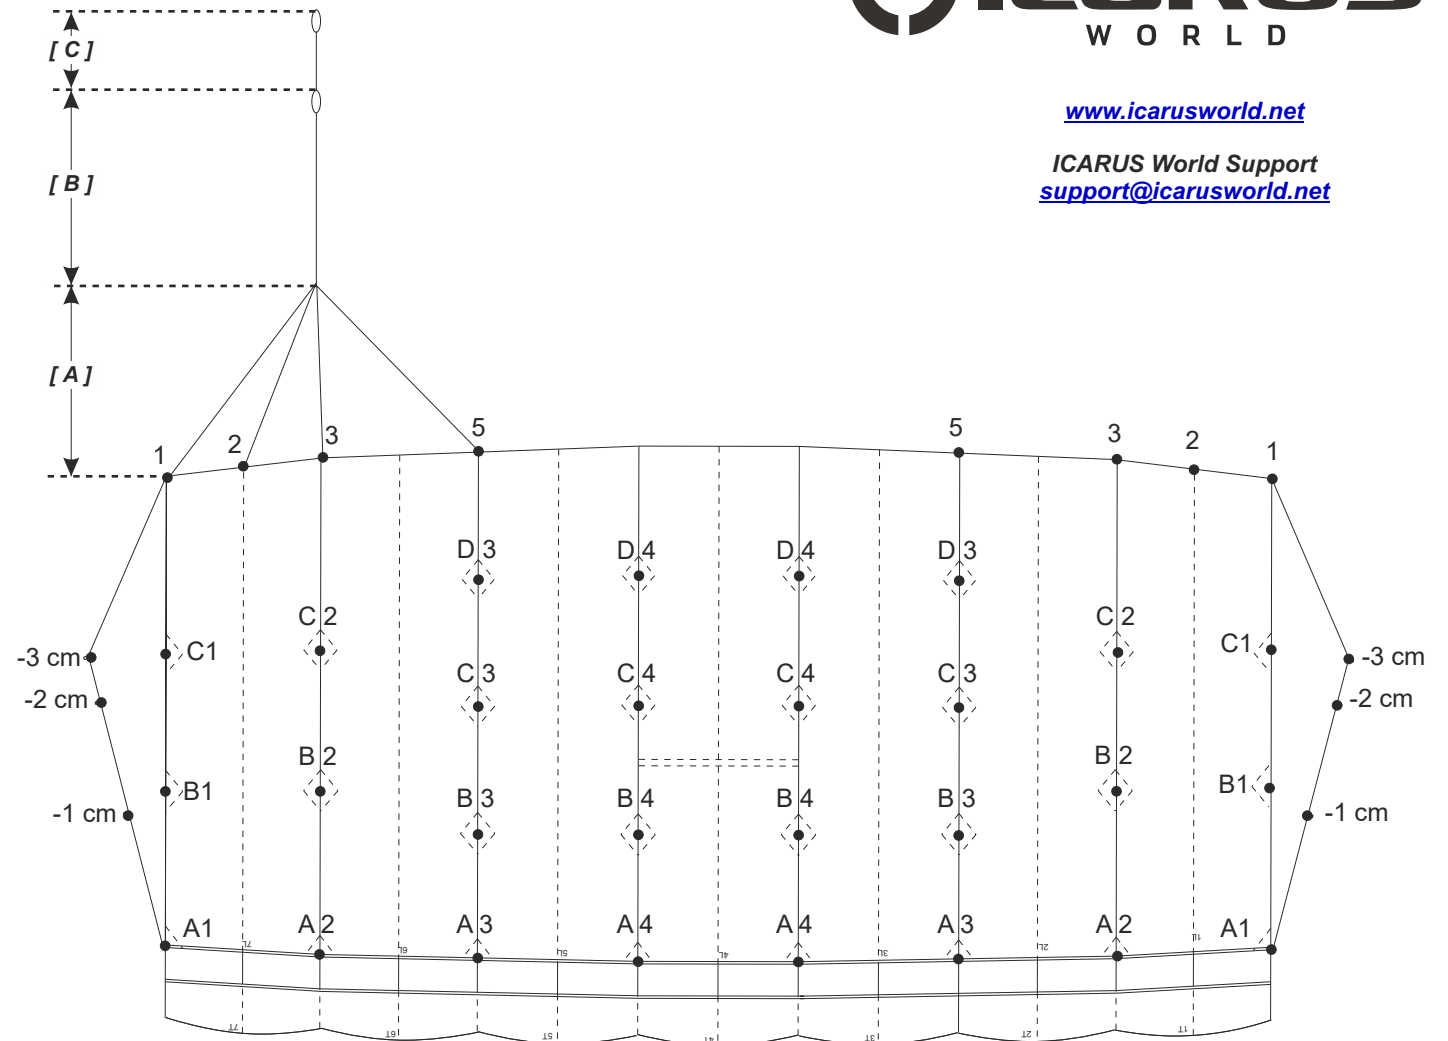

[www.icarusworld.net](http://www.icarusworld.net)

ICARUS World Support  
[support@icarusworld.net](mailto:support@icarusworld.net)

**Final Measurements (cm)**

OUTSIDE	A1	271.8
	A2	272.1
	A3	270.5
CENTER	A4	270.5

OUTSIDE	B1	281.8
	B2	282.4
	B3	277.1
CENTER	B4	277.1

OUTSIDE	C1	301.9
	C2	303.9
	C3	293.2
CENTER	C4	293.2

OUTSIDE	D1	
	D2	
	D3	316.6
	D4	316.6
CENTER		

[ A ] UPPER STEERING LINES	1	123.5
	2	116.8
	3	115.5
	5	130.9

[ B ] LOWER STEERING LINE	184.1
---------------------------	-------

[ C ] BRAKE SETTING TO SUGGESTED TOGGLE SETTING	55.5
---	------

CANOPY	OMNI
SIZE	129

S/N

DOM \_\_\_\_\_ / \_\_\_\_\_ (MM/YY)

(Date of Manufacture)