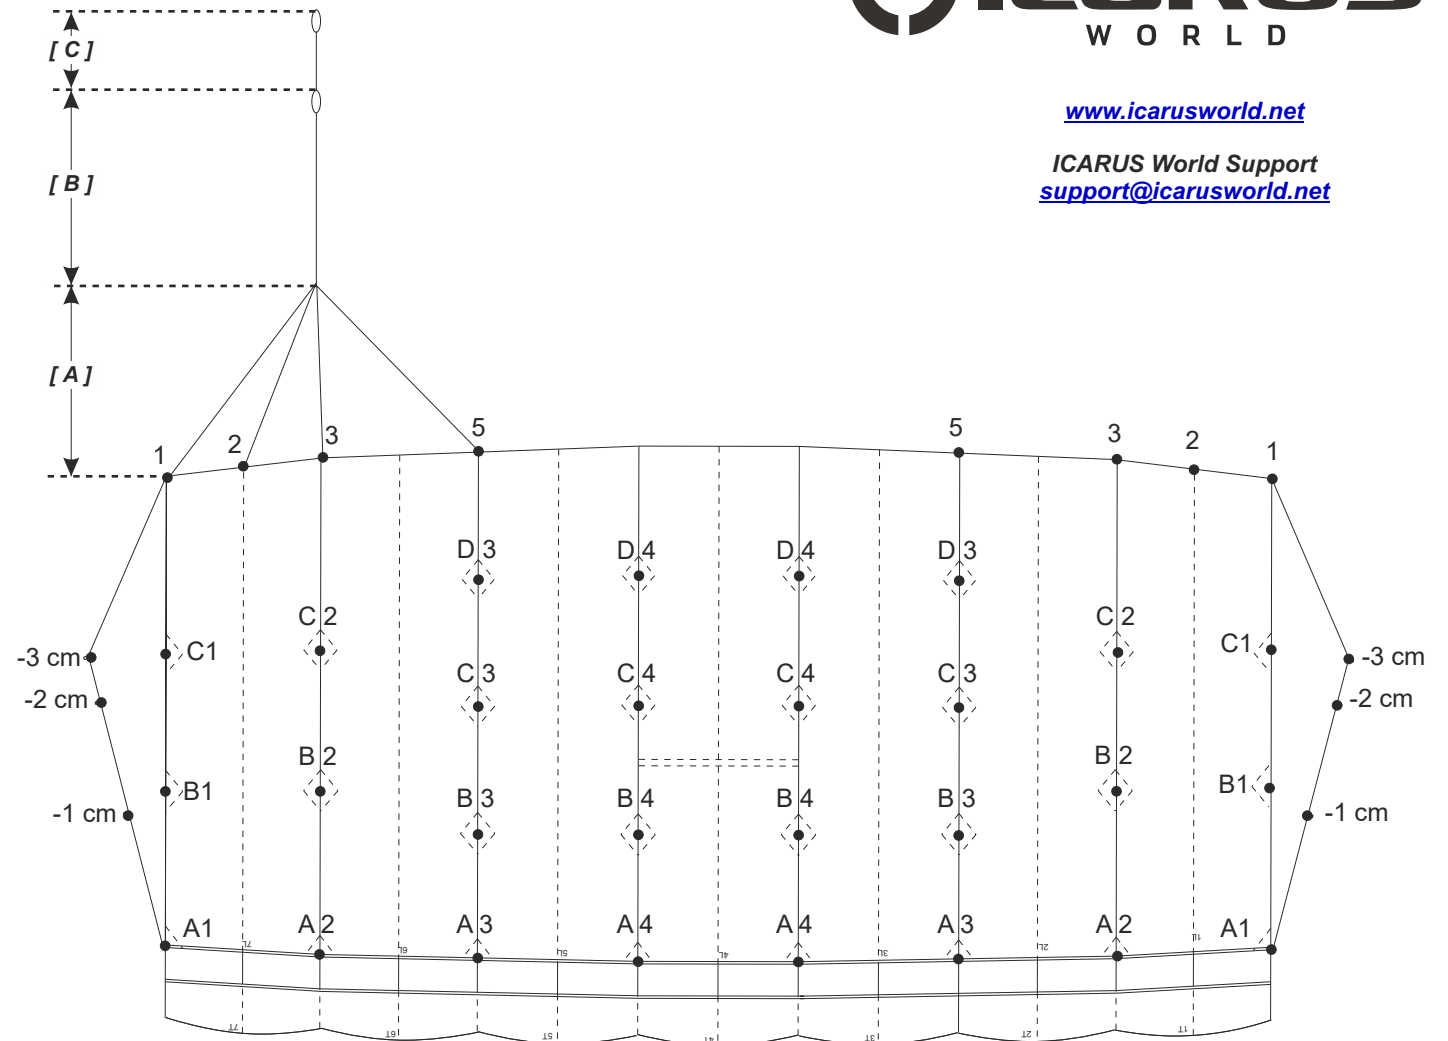

www.icarusworld.net

ICARUS World Support
support@icarusworld.net

Final Measurements (cm)

OUTSIDE	A1	259.0
	A2	259.2
	A3	257.8
CENTER	A4	257.8

OUTSIDE	B1	268.6
	B2	269.2
	B3	264.1
CENTER	B4	264.1

OUTSIDE	C1	287.9
	C2	289.8
	C3	279.5
CENTER	C4	279.5

OUTSIDE	D1	
	D2	
	D3	302.0
	D4	302.0
CENTER		

[A] UPPER STEERING LINES	1	118.6
	2	112.1
	3	110.9
	5	125.7

[B] LOWER STEERING LINE	175.1
---------------------------	-------

[C] BRAKE SETTING TO SUGGESTED TOGGLE SETTING	53.3
-------------------------------------------------	------

CANOPY	OMNI
SIZE	119

S/N

DOM _____ / _____ (MM/YY)

(Date of Manufacture)