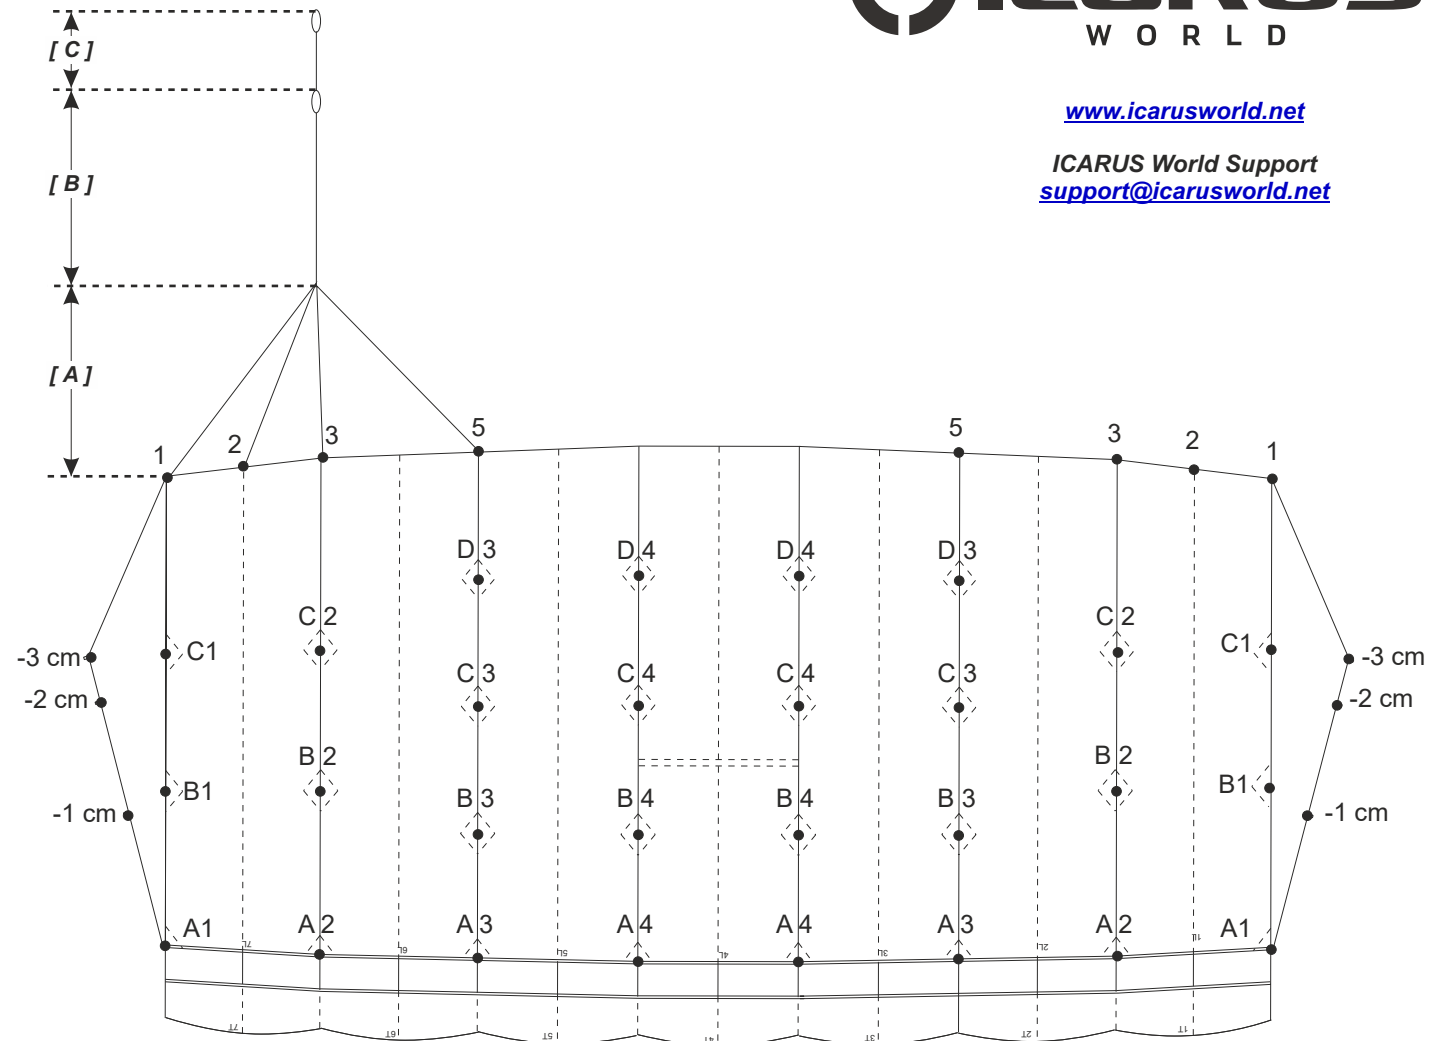

www.icarusworld.net

ICARUS World Support
support@icarusworld.net

Final Measurements (cm)

OUTSIDE	A1	245.6
	A2	245.9
	A3	244.5
CENTER	A4	244.5

OUTSIDE	B1	254.8
	B2	255.4
	B3	250.5
CENTER	B4	250.5

OUTSIDE	C1	273.3
	C2	275.1
	C3	265.3
CENTER	C4	265.3

OUTSIDE	D1	
	D2	
	D3	286.8
	D4	286.8
CENTER		

[A] UPPER STEERING LINES	1	113.4
	2	107.2
	3	106.1
	5	120.2

[B] LOWER STEERING LINE	165.8
---------------------------	-------

[C] BRAKE SETTING TO SUGGESTED TOGGLE SETTING	51.0
---	------

CANOPY	OMNI
SIZE	109

S/N

DOM _____ / _____ (MM/YY)

(Date of Manufacture)