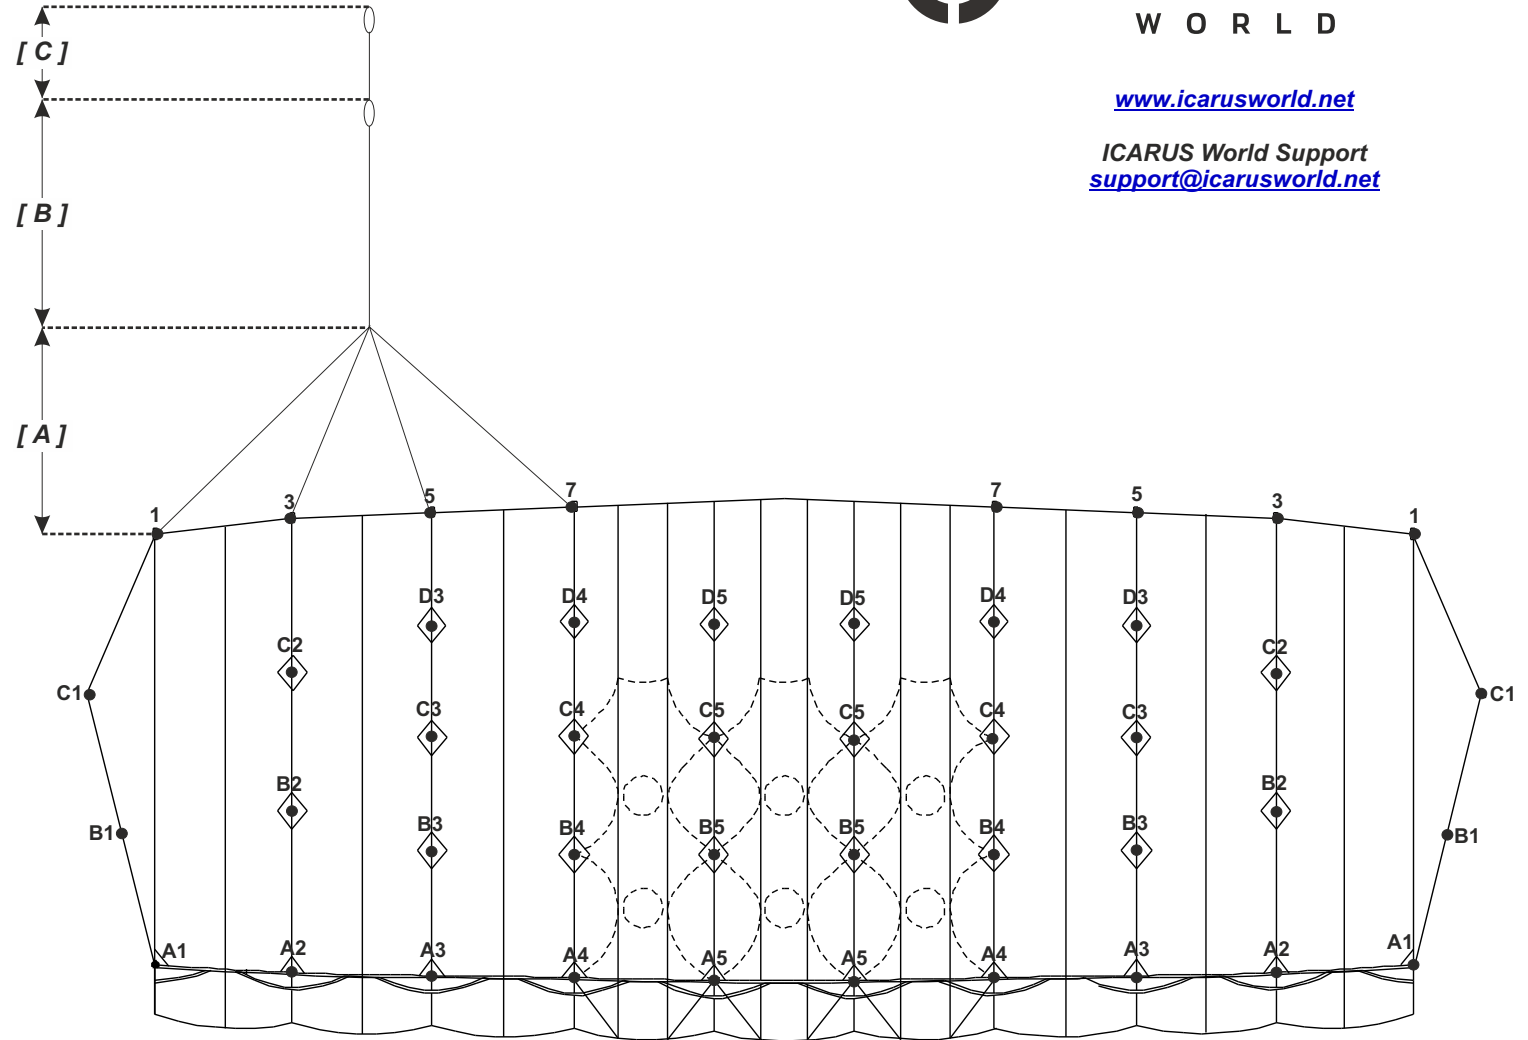

www.icarusworld.net

ICARUS World Support
support@icarusworld.net

Final Measurements (cm)

OUTSIDE	A1	255.6
	A2	255.6
	A3	254.7
	A4	254.7
CENTER	A5	254.5

OUTSIDE	B1	254.6
	B2	264.5
	B3	261.2
	B4	261.1
CENTER	B5	261.2

OUTSIDE	C1	252.7
	C2	279.7
	C3	273.2
	C4	273.8
CENTER	C5	274.0

OUTSIDE	D3	286.9
	D4	288.3
	D5	288.9
CENTER		

[A] UPPER STEERING LINES	1	112.1
	3	107.4
	5	108.6
	7	115.0

[B] LOWER STEERING LINE	172.8
---------------------------	-------

[C] BRAKE SETTING TO SUGGESTED TOGGLE SETTING	41.7
---	------

CANOPY	NEOS
SIZE	79

S/N

DOM _____ / _____ (MM/YY)

(Date of Manufacture)