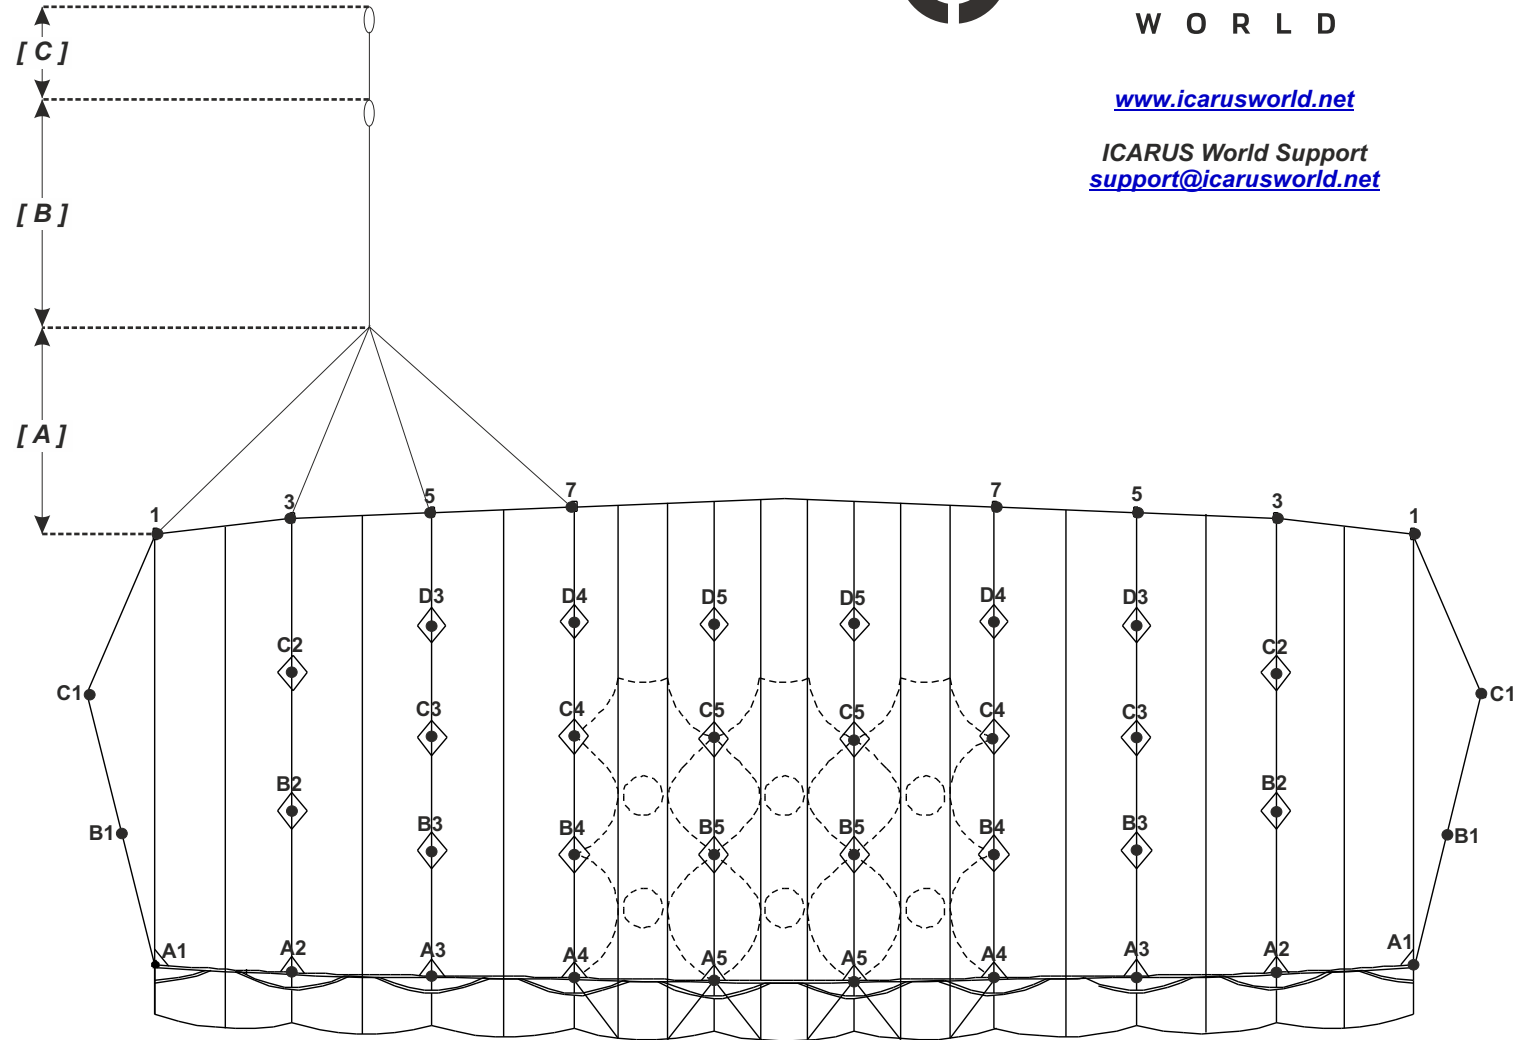

[www.icarusworld.net](http://www.icarusworld.net)

ICARUS World Support  
[support@icarusworld.net](mailto:support@icarusworld.net)

**Final Measurements (cm)**

OUTSIDE	A1	325.5
	A2	325.5
	A3	324.4
	A4	324.4
CENTER	A5	324.2

OUTSIDE	B1	324.3
	B2	336.4
	B3	332.4
	B4	332.3
CENTER	B5	332.4

OUTSIDE	C1	321.8
	C2	354.8
	C3	347.1
	C4	347.8
CENTER	C5	348.1

OUTSIDE	D3	363.9
	D4	365.7
CENTER	D5	366.4

[ A ] UPPER STEERING LINES	1	137.8
	3	132.0
	5	133.5
	7	141.3

[ B ] LOWER STEERING LINE	221.5
---------------------------	-------

[ C ] BRAKE SETTING TO SUGGESTED TOGGLE SETTING	50.8
---	------

CANOPY	NEOS
SIZE	119

**S/N**

**DOM** \_\_\_\_\_ / \_\_\_\_\_ (MM/YY)

(Date of Manufacture)