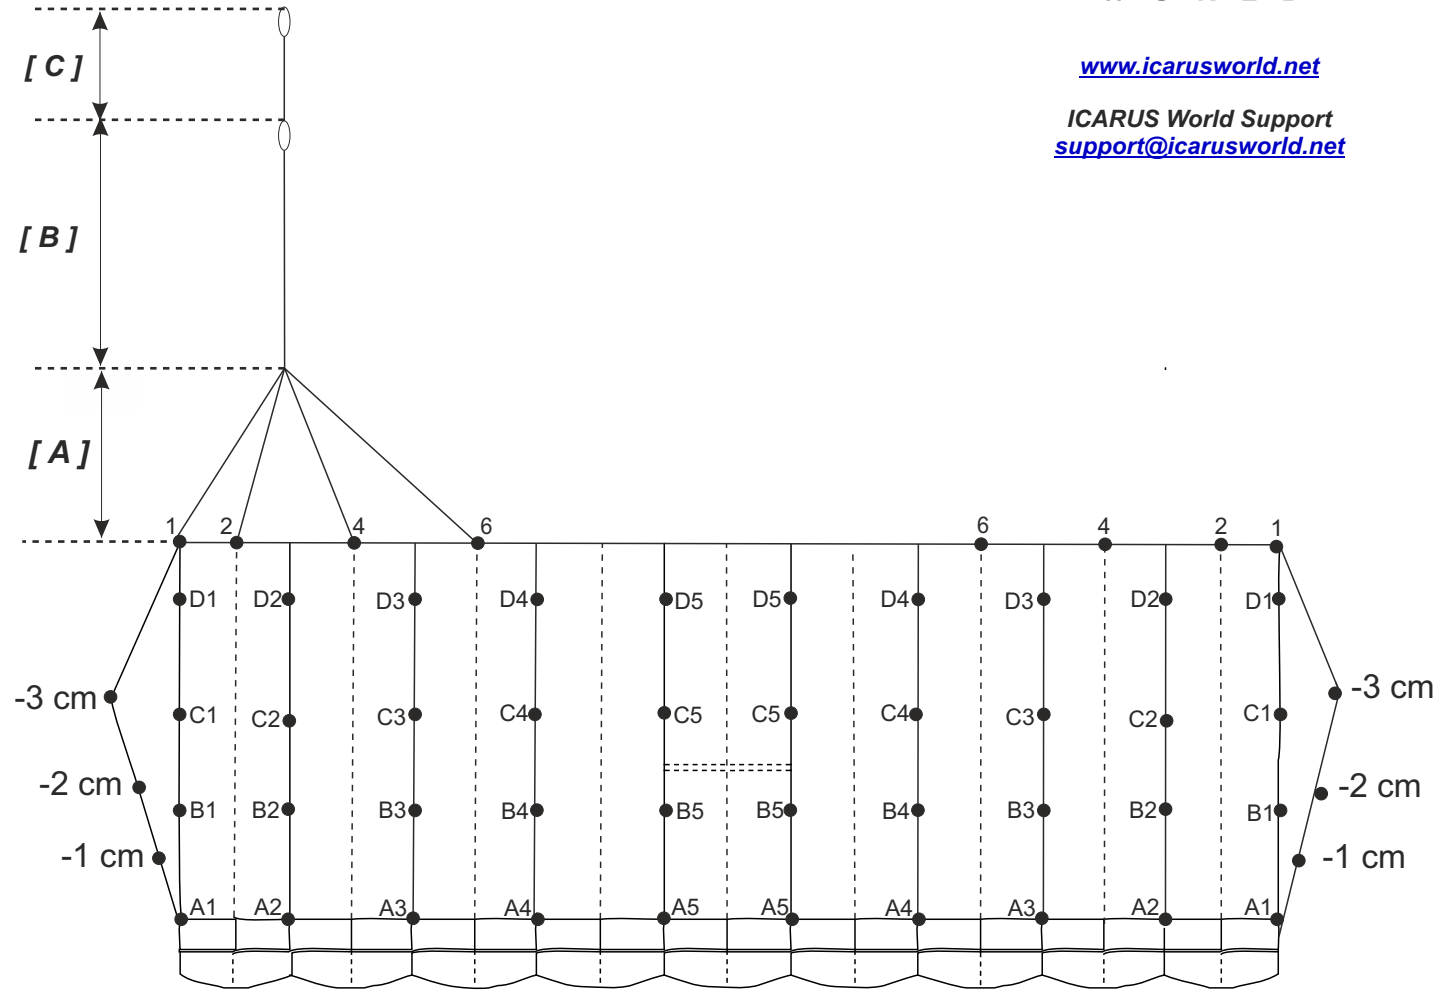

[www.icarusworld.net](http://www.icarusworld.net)

ICARUS World Support  
[support@icarusworld.net](mailto:support@icarusworld.net)

**Final Measurements (cm)**

OUTSIDE	A1	439.7
	A2	439.7
	A3	439.7
	A4	439.7
CENTER	A5	439.7

OUTSIDE	B1	452.6
	B2	452.6
	B3	452.6
	B4	452.6
CENTER	B5	452.6

OUTSIDE	C1	472.9
	C2	472.9
	C3	472.9
	C4	472.9
CENTER	C5	472.9

OUTSIDE	D1	499.2
	D2	499.2
	D3	499.2
	D4	499.2
CENTER	D5	499.2

[ A ] UPPER STEERING LINES	1	146.7
	2	146.7
	4	146.7
	6	146.7

[ B ] LOWER STEERING LINE	323.2
---------------------------	-------

[ C ] BRAKE SETTING TO SUGGESTED TOGGLE SETTING	65.7
---	------

CANOPY	EQUINOX
SIZE	299

S/N

DOM \_\_\_\_\_ / \_\_\_\_\_ (MM/YY)  
 (Date of Manufacture)