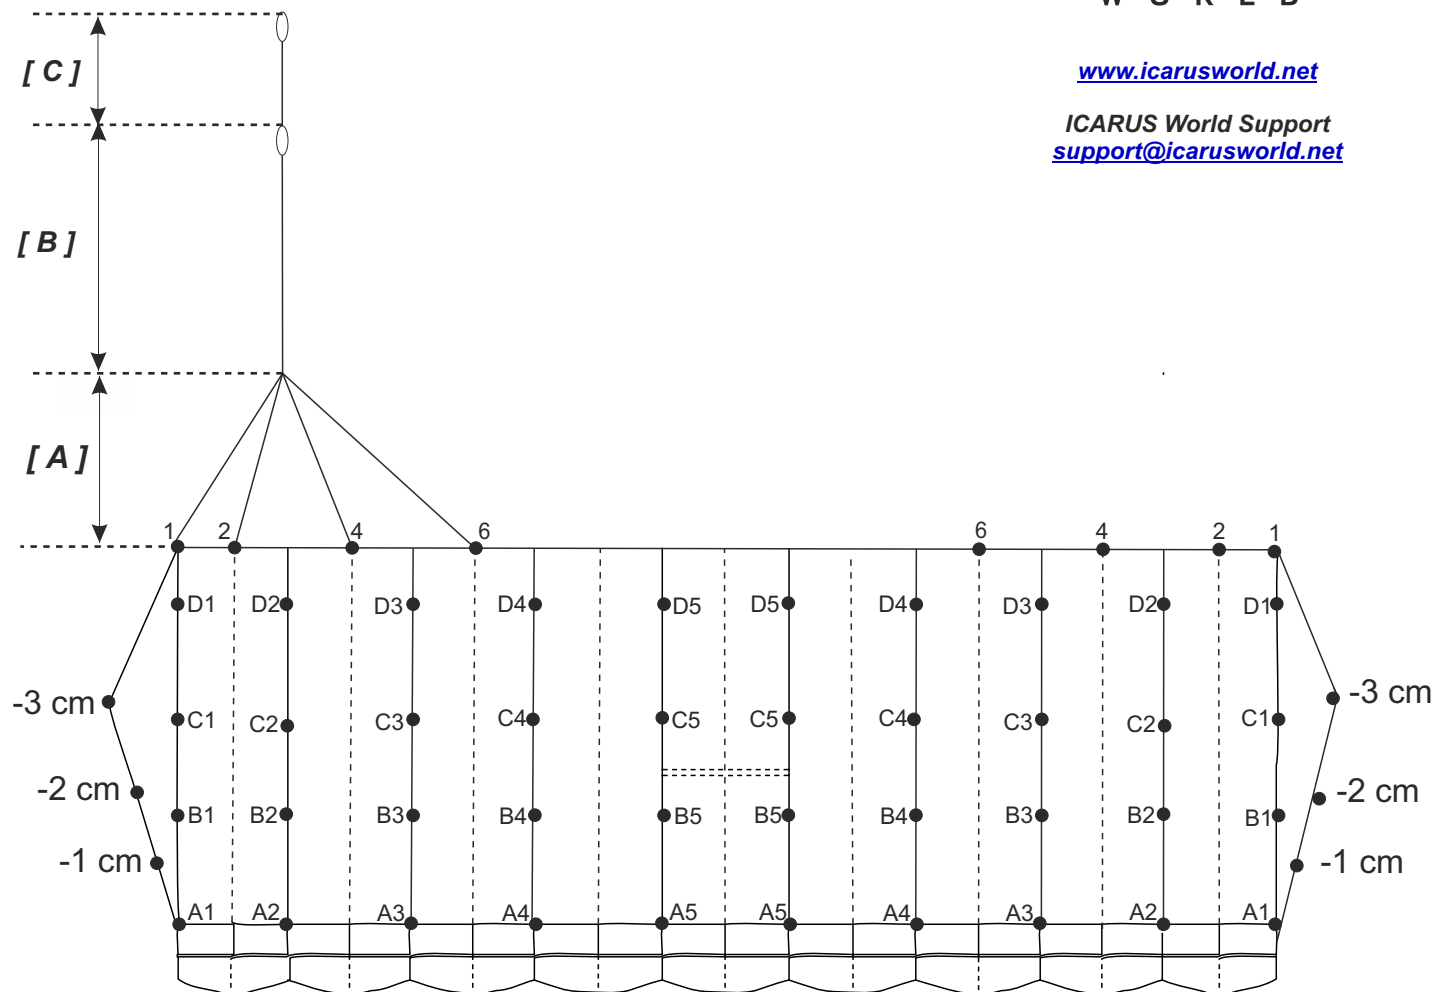

www.icarusworld.net

ICARUS World Support
support@icarusworld.net

Final Measurements (cm)

OUTSIDE	A1	405.6
	A2	405.6
	A3	405.6
	A4	405.6
CENTER	A5	405.6

OUTSIDE	B1	417.6
	B2	417.6
	B3	417.6
	B4	417.6
CENTER	B5	417.6

OUTSIDE	C1	436.6
	C2	436.6
	C3	436.6
	C4	436.6
CENTER	C5	436.6

OUTSIDE	D1	461.0
	D2	461.0
	D3	461.0
	D4	461.0
CENTER	D5	461.0

[A] UPPER STEERING LINES	1	136.5
	2	136.5
	4	136.5
	6	136.5

[B] LOWER STEERING LINE	298.0
---------------------------	-------

[C] BRAKE SETTING TO SUGGESTED TOGGLE SETTING	61.0
---	------

CANOPY	EQUINOX
SIZE	259

S/N

DOM _____ / _____ (MM/YY)

(Date of Manufacture)